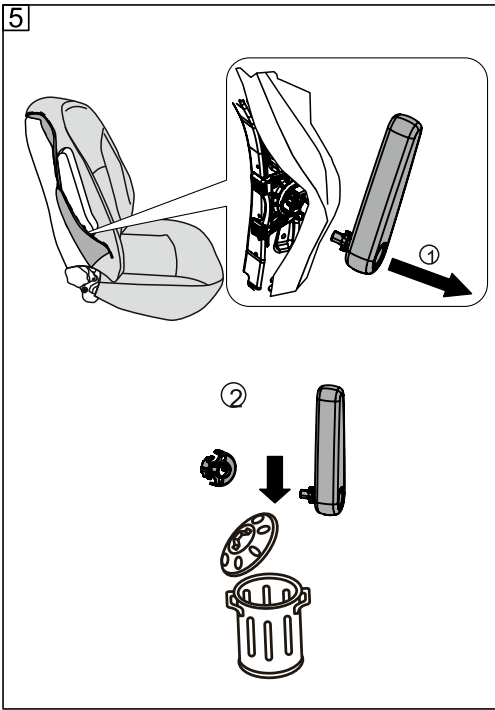

DACIA SANDERO 2020- (WITH original elbowrest)

easy
 medium
 difficult

1

2

3

4

8

9