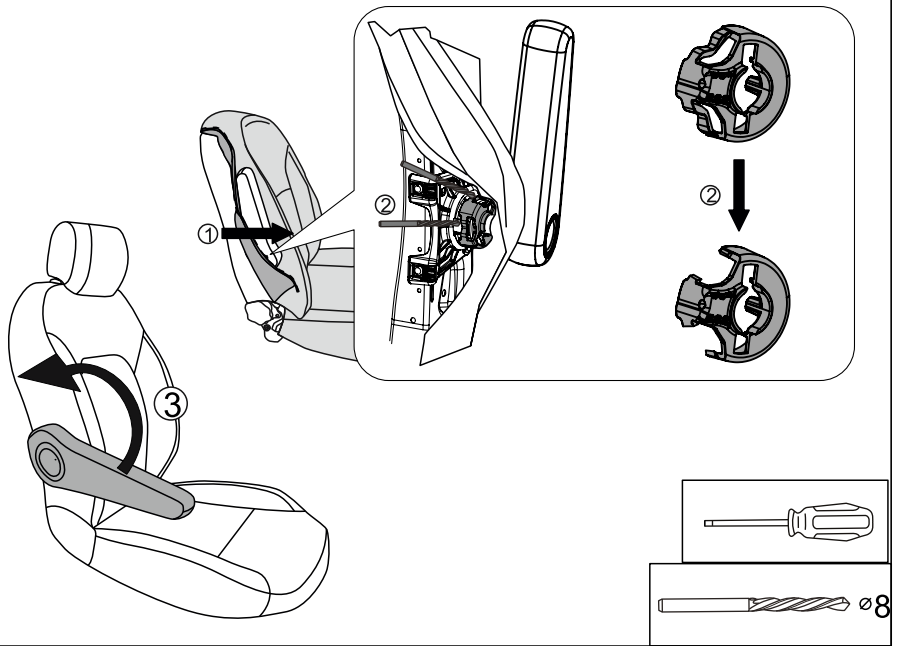

DACIA SANDERO 2020- (WITH original elbowrest)

easy
 medium
 difficult

1

2

3

4

8

9