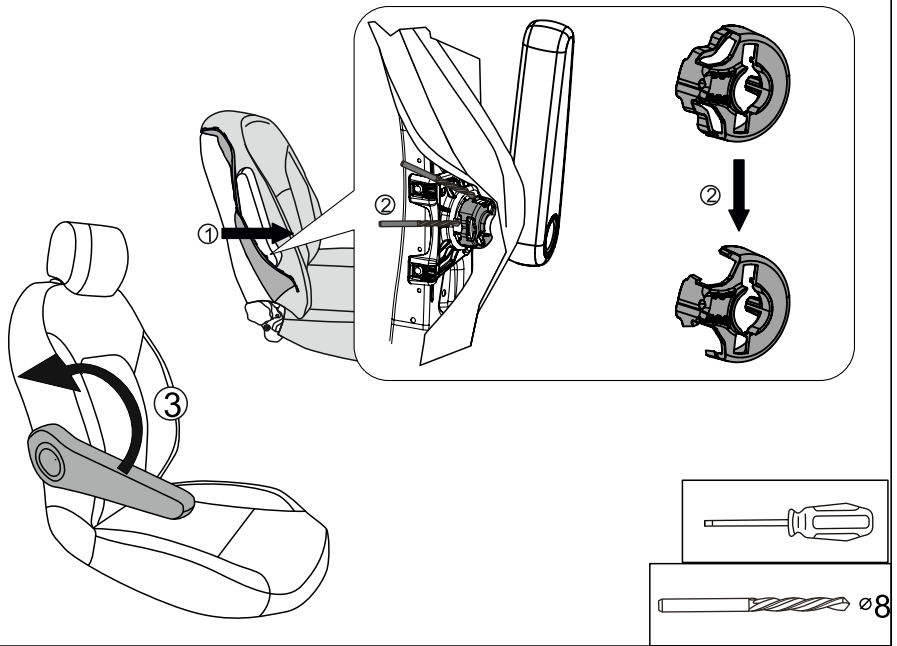

DACIA SANDERO 2020- LHD

(WITH original elbowrest)

1

2

3

4

8

9