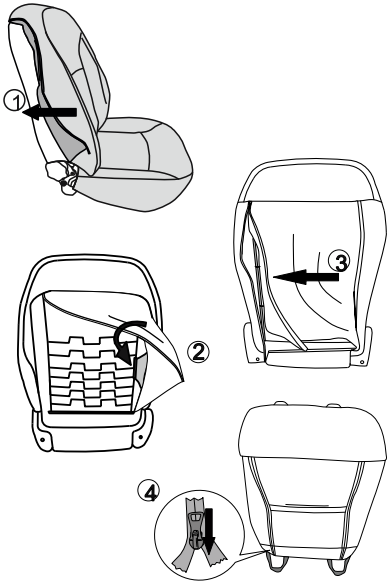

DACIA SANDERO 2020- LHD

(WITH original elbowrest)

1

2

3

4

8

9