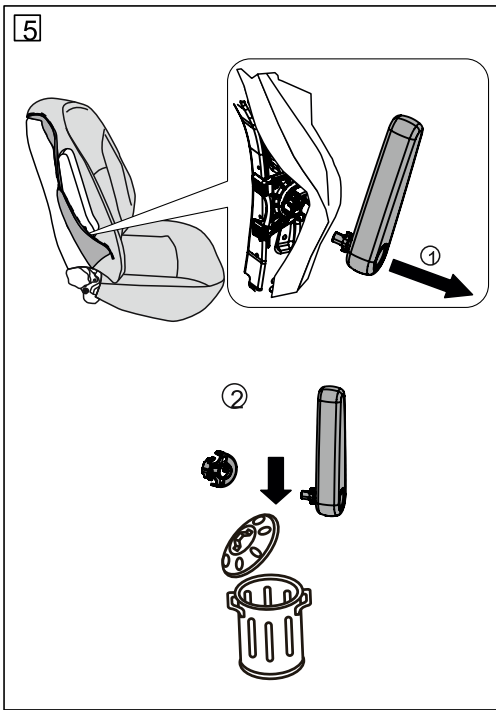

DACIA SANDERO 2020- LHD

(WITH original elbowrest)

1

2

3

4

8

9