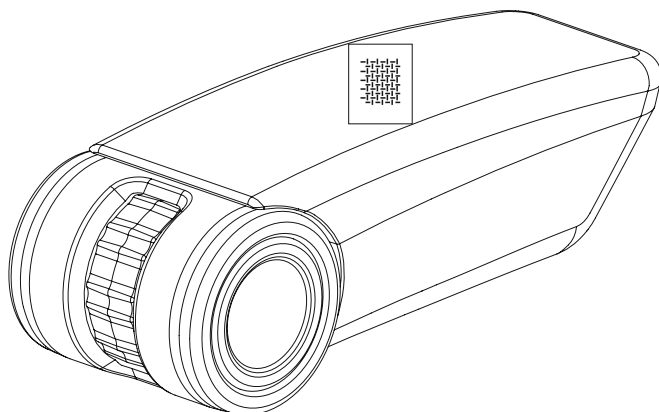

# OPEK MOKKA 2012-2016 MOKKA X 2016-2020- LHD

(WITHOUT original elbowrest)

5

6

7

8

9

10