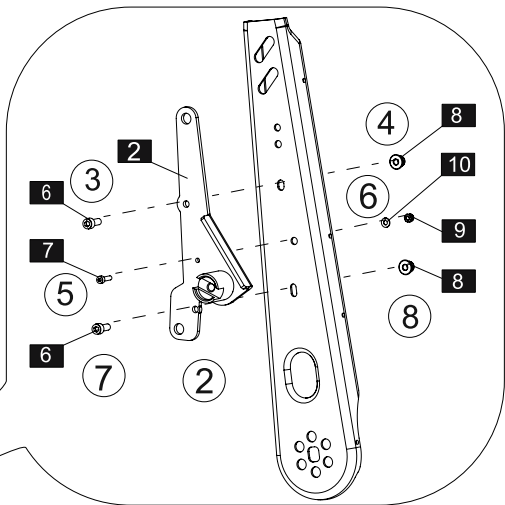

RENAULT EXPRESS VAN 2021- LHD

(WITHOUT original elbowrest)

4

5

6

7

8

9