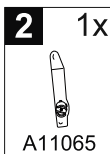

DACIA SANDERO 2017-2020 LOGAN 2017-2020 DOKKER 2015-2020

(WITHOUT original elbowrest)

easy ↘
medium ↘↘
difficult ↘↘↘

A2.4

A2.5

B2.1

B2.2

B2.3