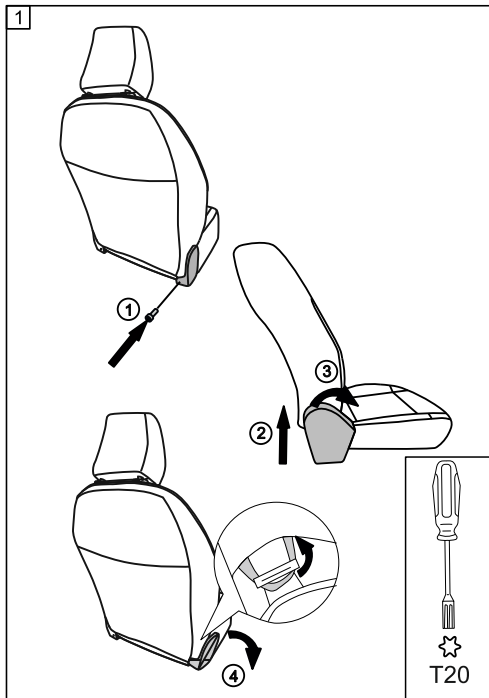

## PEUGEOT 2008/208 2020- LHD (WITHOUT original elbowrest)

4 / 7

4/6

9

10