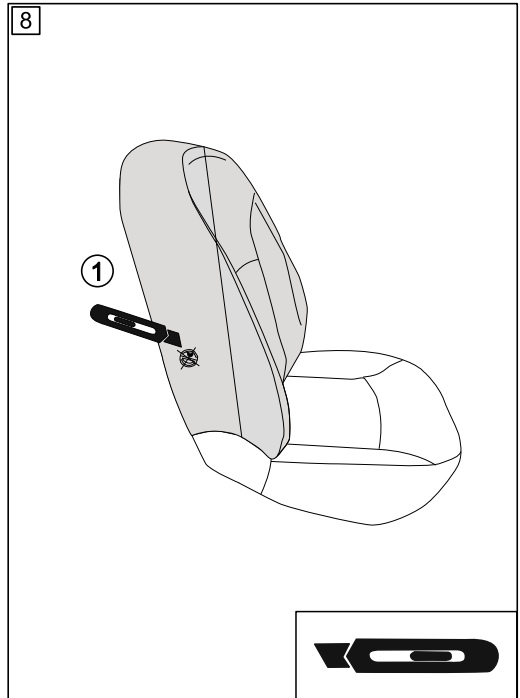

## PEUGEOT 2008/208 2020- LHD (WITHOUT original elbowrest)

4 / 7

4/6

9

10