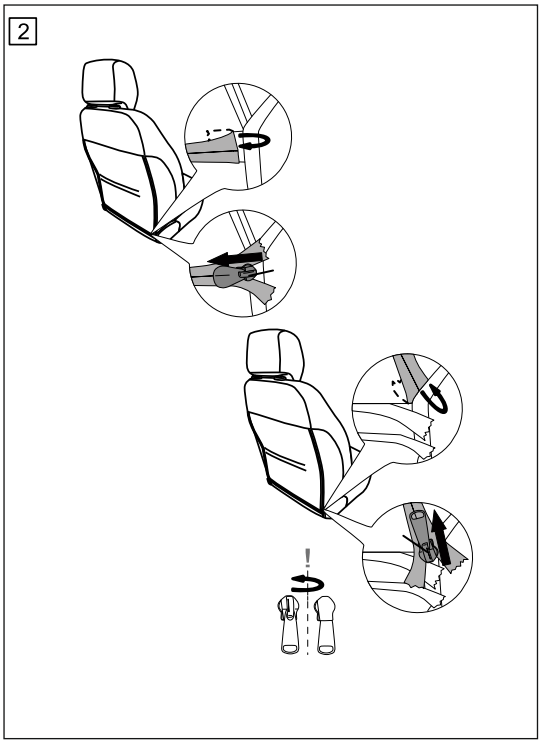

## PEUGEOT 2008/208 2020- LHD (WITHOUT original elbowrest)

4 / 7

4/6

9

10