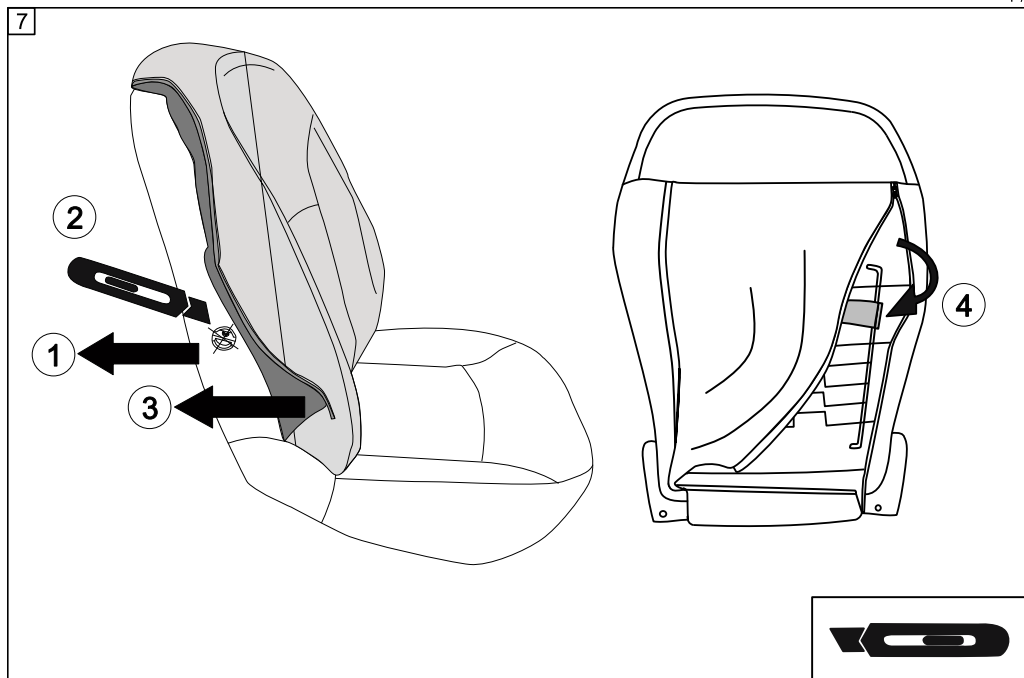

## PEUGEOT 2008/208 2020- LHD (WITHOUT original elbowrest)

4 / 7

4/6

9

10