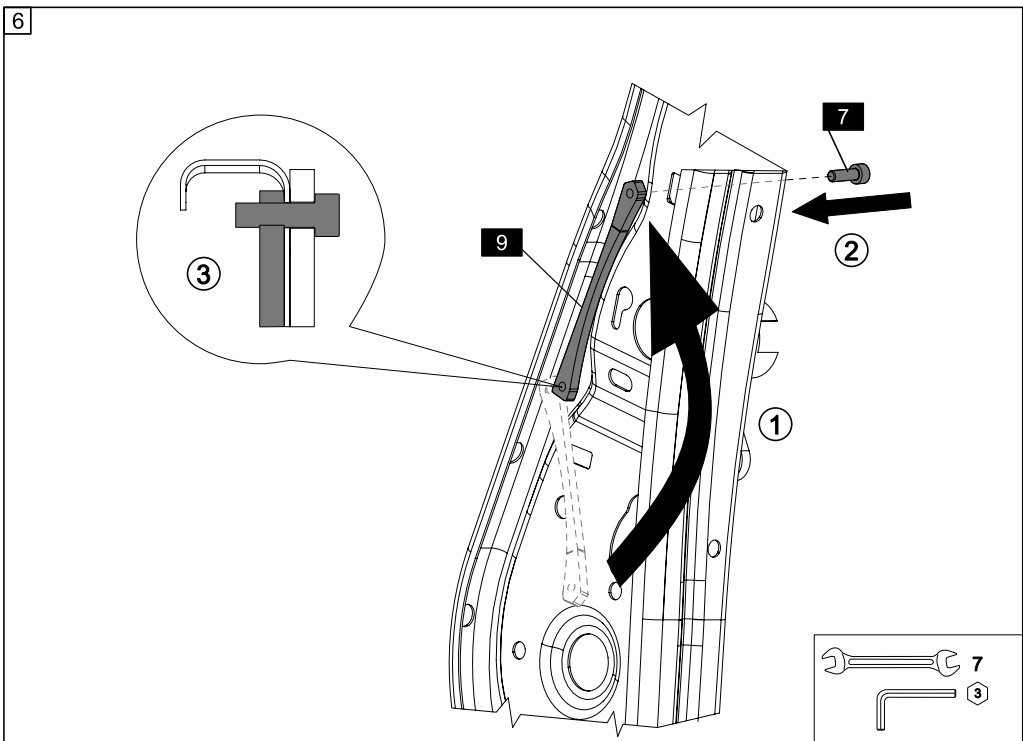

## PEUGEOT 2008/208 2020- LHD (WITHOUT original elbowrest)

4 / 7

4/6

9

10