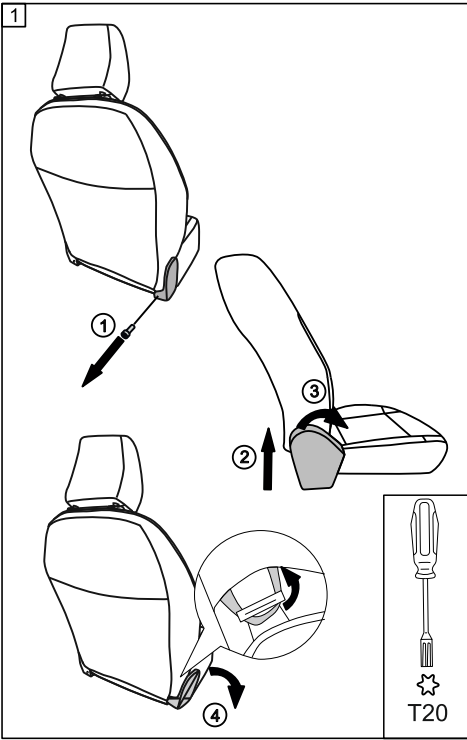

## PEUGEOT 2008/208 2020- LHD (WITHOUT original elbowrest)

4 / 7

4/6

9

10