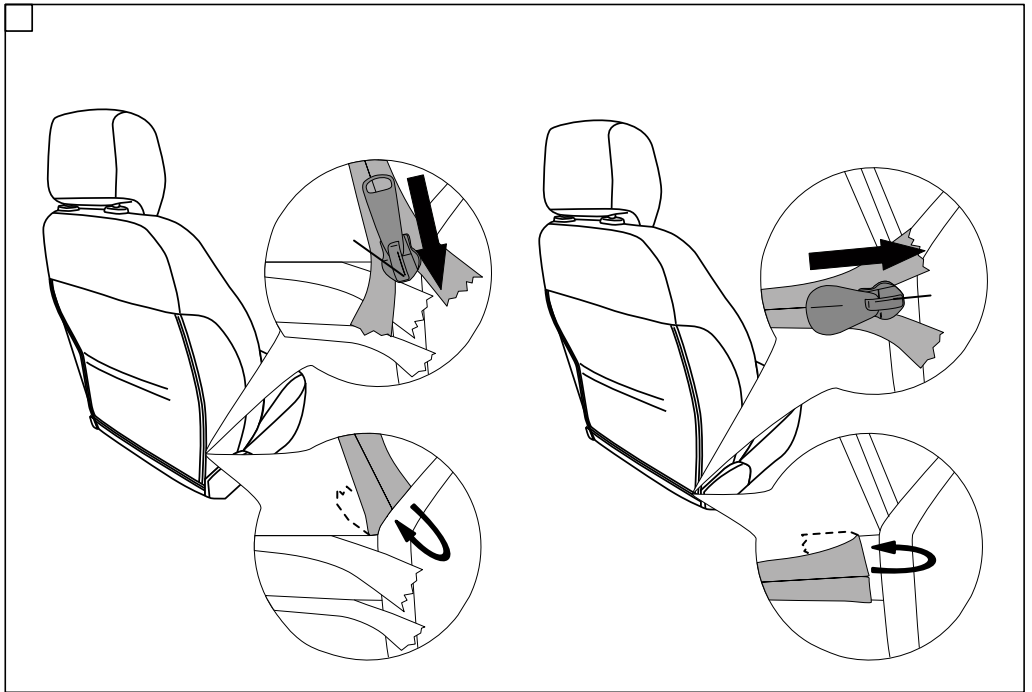

## PEUGEOT 2008/208 2020- LHD (WITHOUT original elbowrest)

4 / 7

4/6

9

10