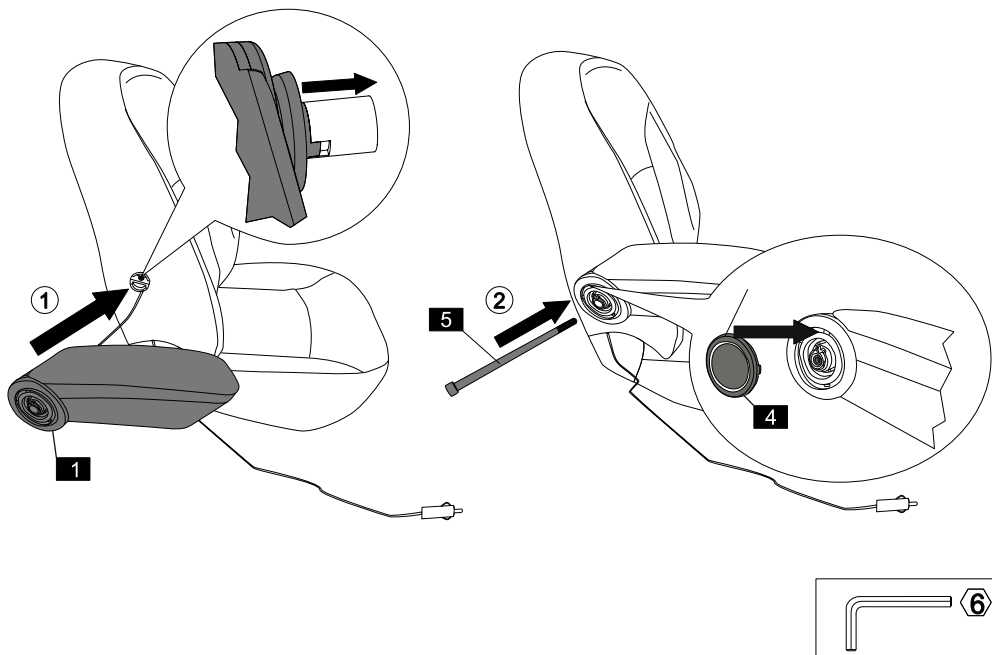

## PEUGEOT 2008/208 2020- LHD (WITHOUT original elbowrest)

4 / 7

4/6

9

10