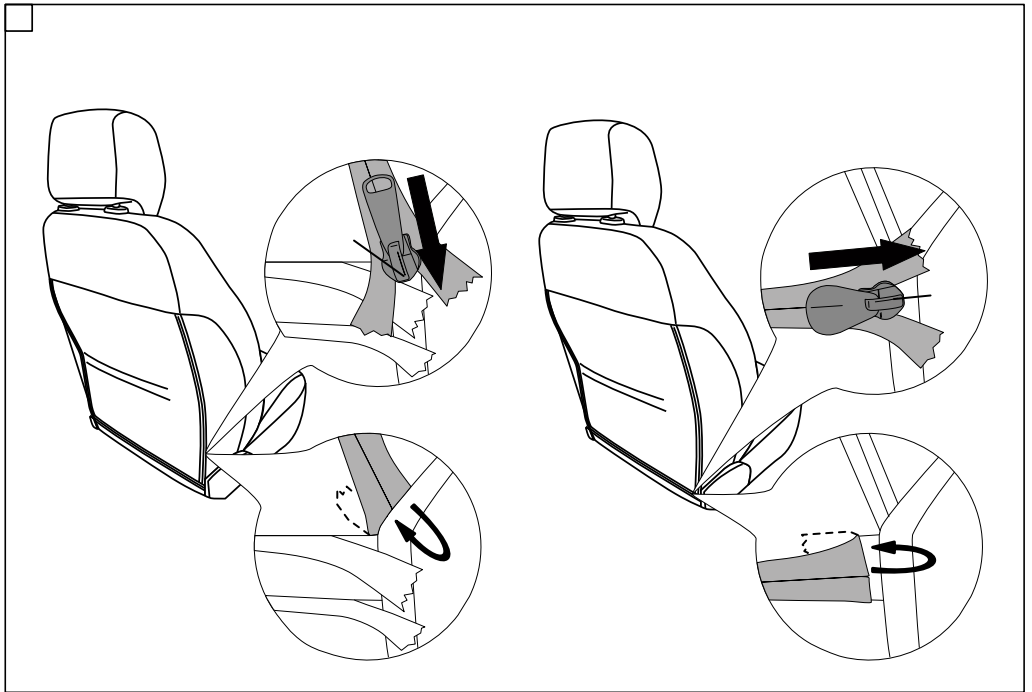

PEUGEOT 2008/208 2020- LHD (WITHOUT original elbowrest)

4

5

4 / 7

9

10