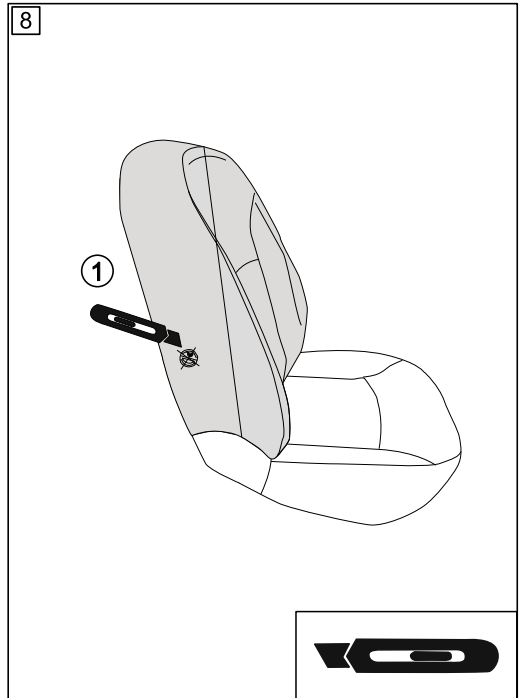

PEUGEOT 2008/208 2020- LHD (WITHOUT original elbowrest)

4

5

4 / 7

9

10