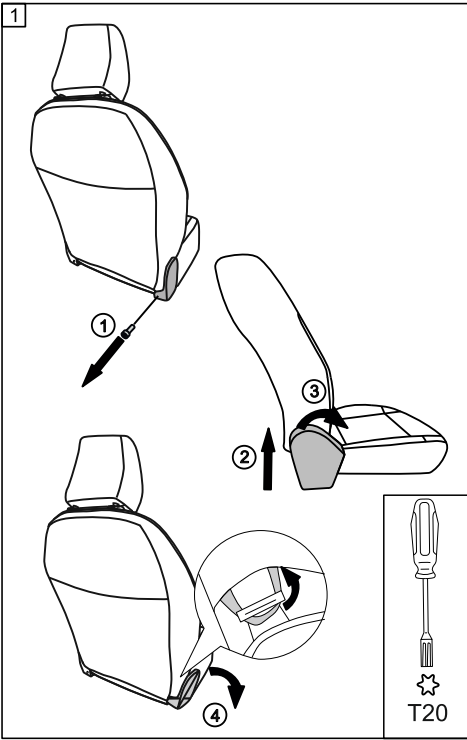

PEUGEOT 2008/208 2020- LHD (WITHOUT original elbowrest)

4

5

4 / 7

9

10