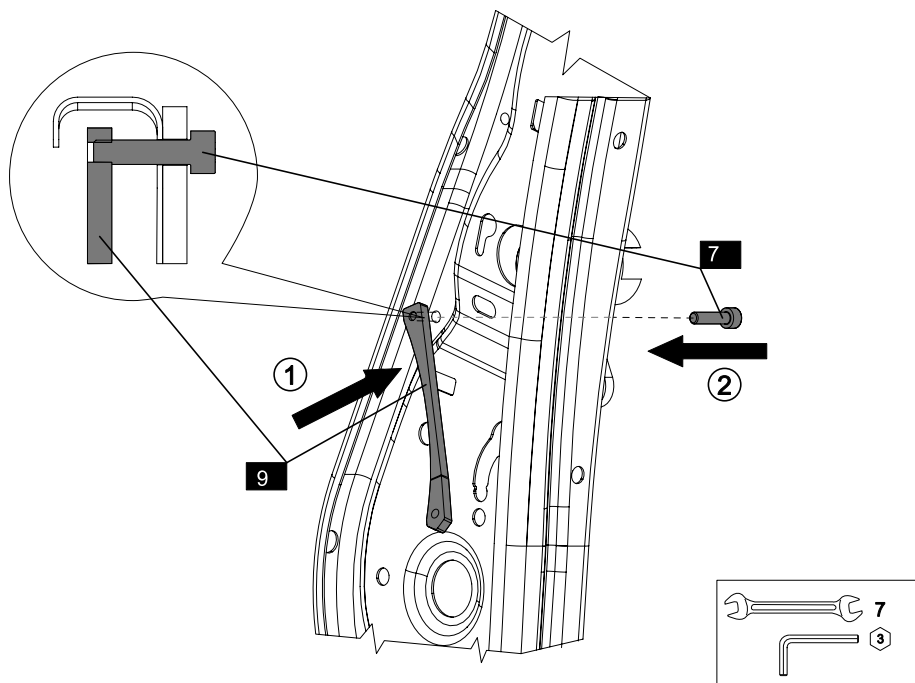

PEUGEOT 2008/208 2020- LHD (WITHOUT original elbowrest)

4

5

4 / 7

9

10