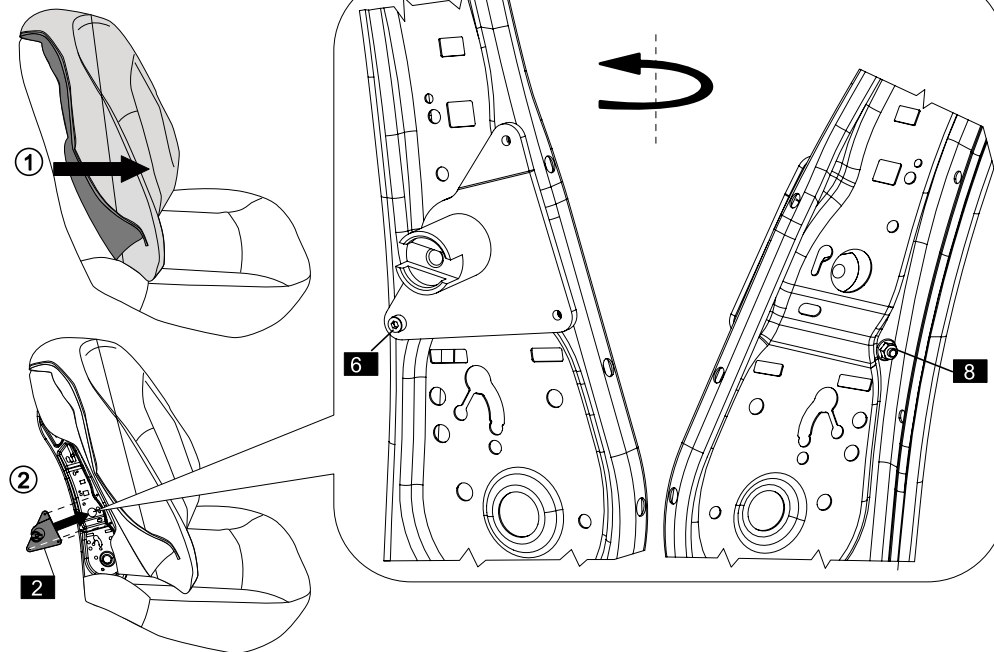

PEUGEOT 2008/208 2020- LHD (WITHOUT original elbowrest)

4

5

4 / 7

9

10