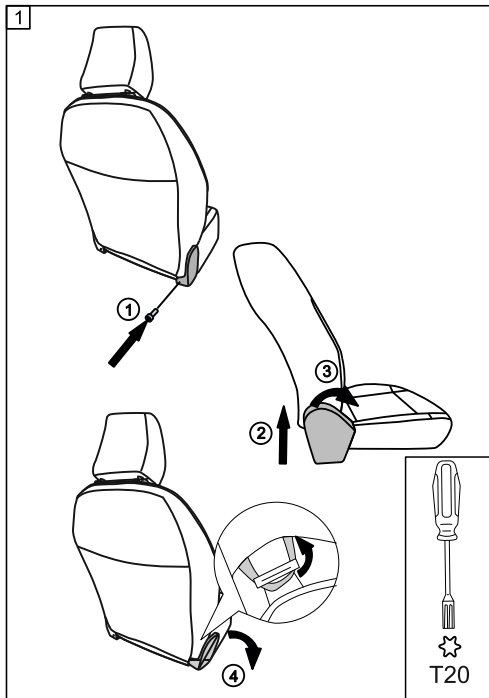

PEUGEOT 2008/208 2020- LHD (WITHOUT original elbowrest)

4

5

4 / 7

9

10