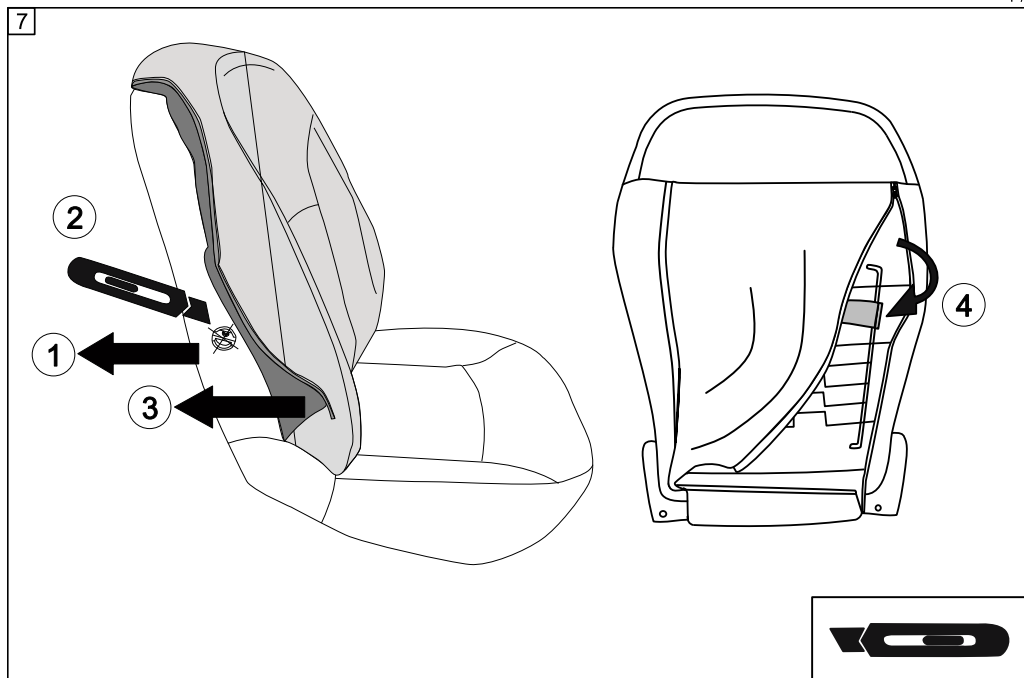

PEUGEOT 2008/208 2020- LHD (WITHOUT original elbowrest)

4

5

4 / 7

9

10