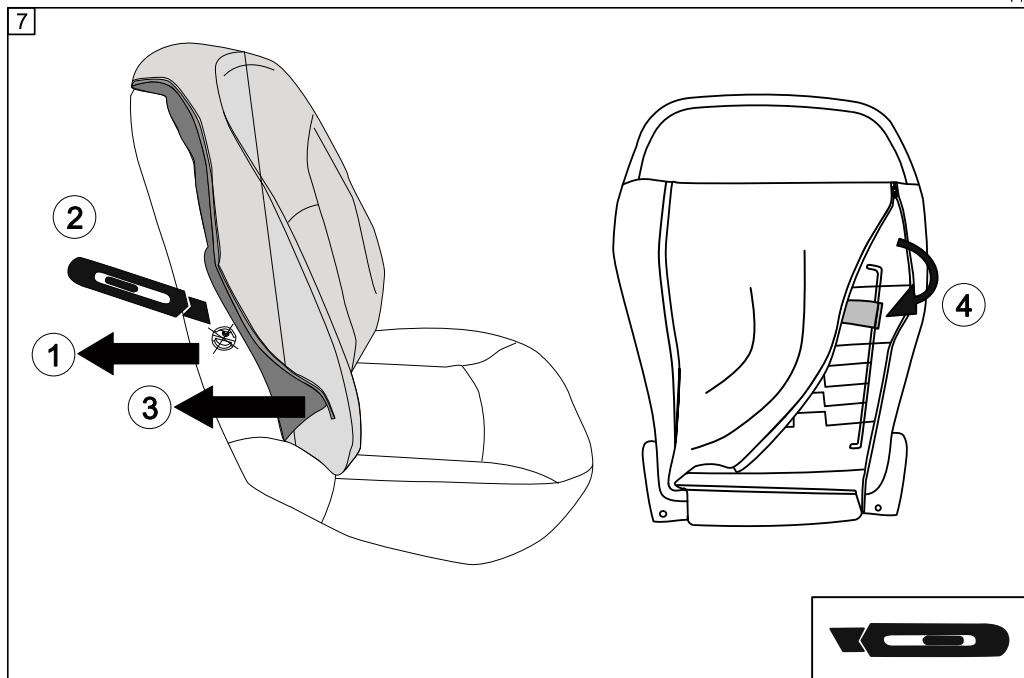

## PEUGEOT 2008/208 2020- LHD (WITHOUT original elbowrest)

4

5

4 / 7

11

12