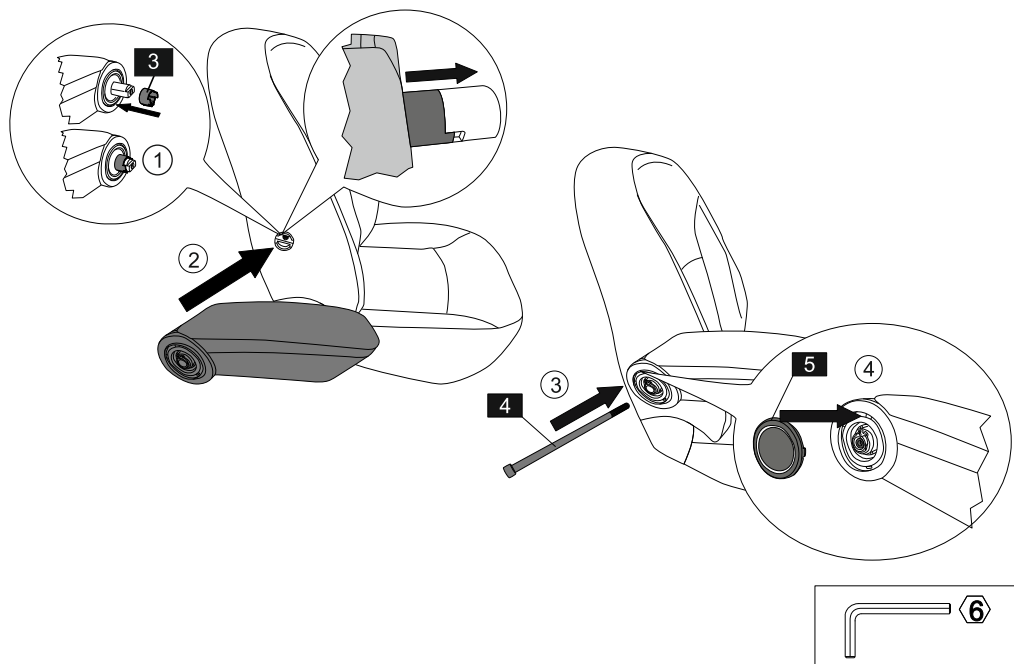

## PEUGEOT 2008/208 2020- LHD (WITHOUT original elbowrest)

4

5

4 / 7

11

12