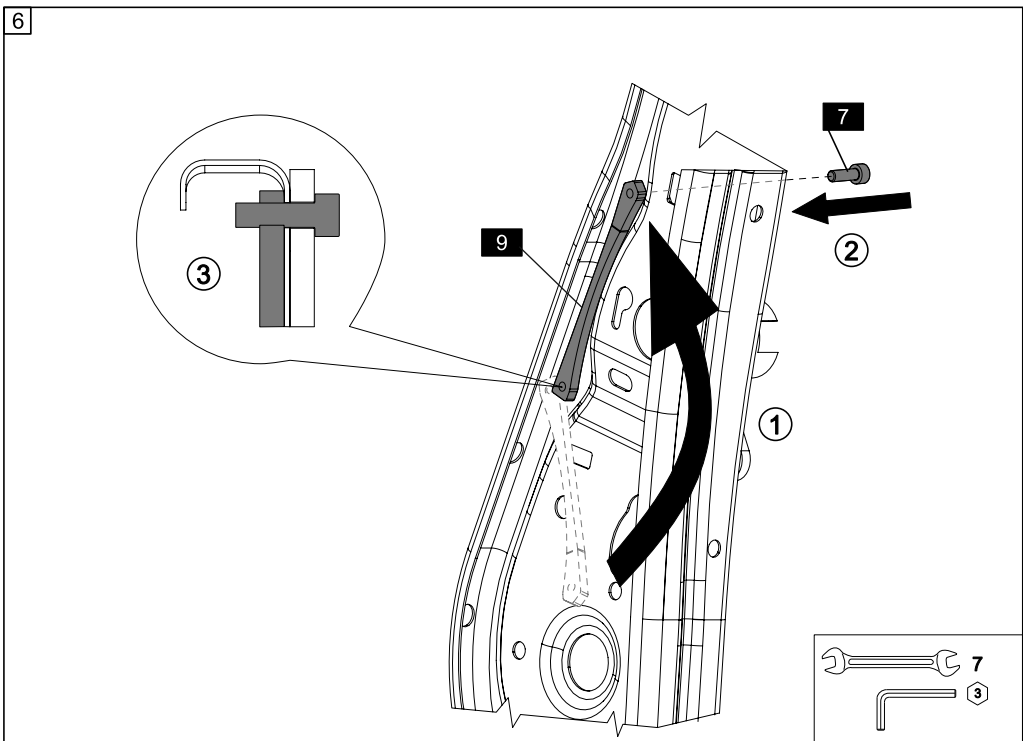

## PEUGEOT 2008/208 2020- LHD (WITHOUT original elbowrest)

4

5

4 / 7

11

12