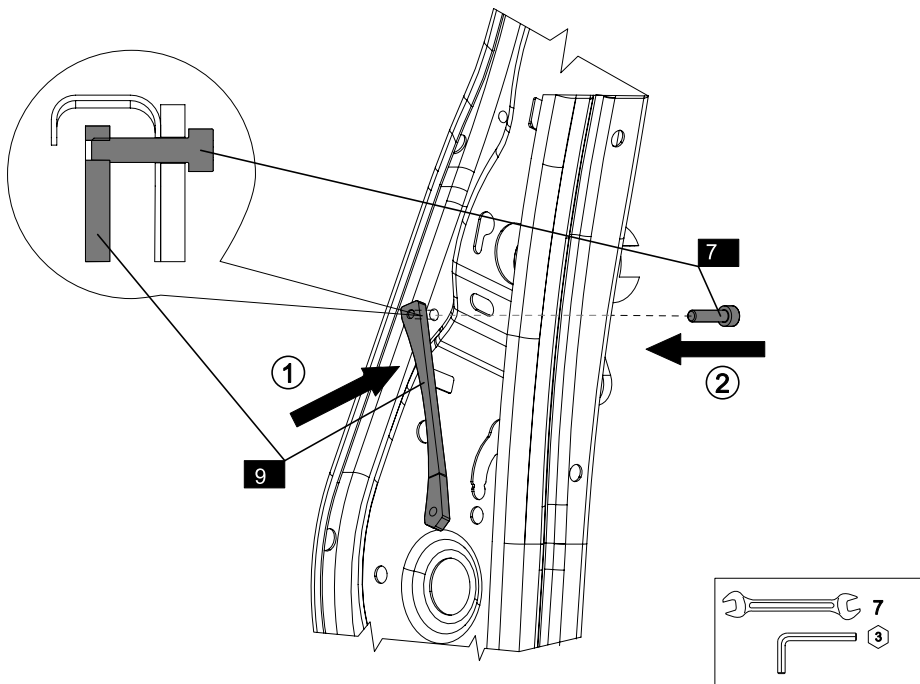

## PEUGEOT 2008/208 2020- LHD (WITHOUT original elbowrest)

4

5

4 / 7

11

12