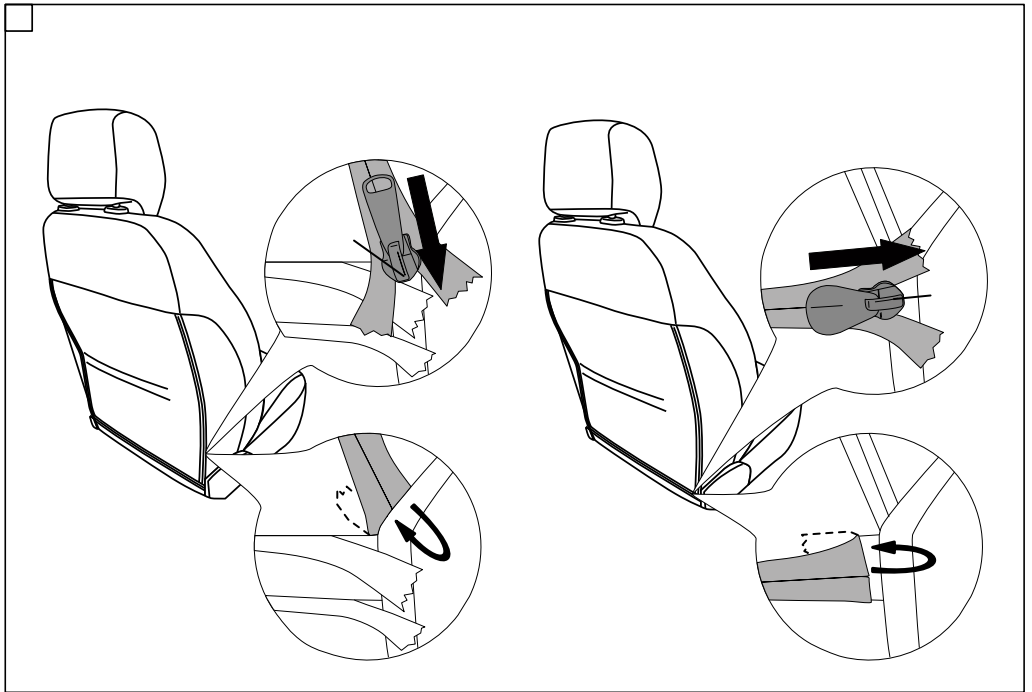

## PEUGEOT 2008/208 2020- LHD (WITHOUT original elbowrest)

4

5

4 / 7

11

12