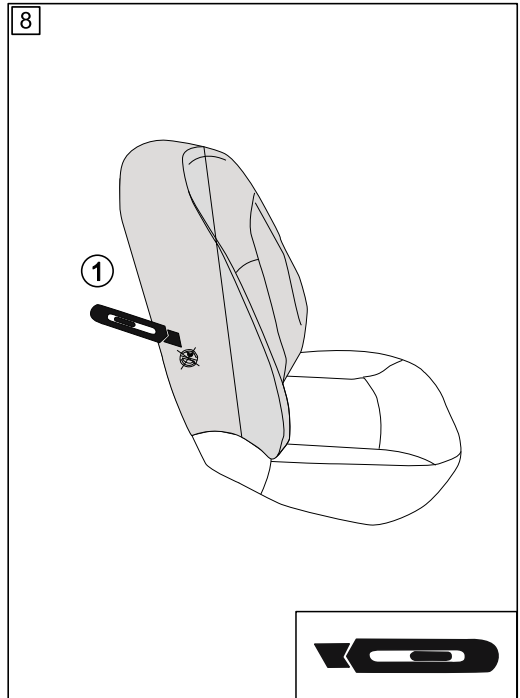

## PEUGEOT 2008/208 2020- LHD (WITHOUT original elbowrest)

4

5

4 / 7

11

12