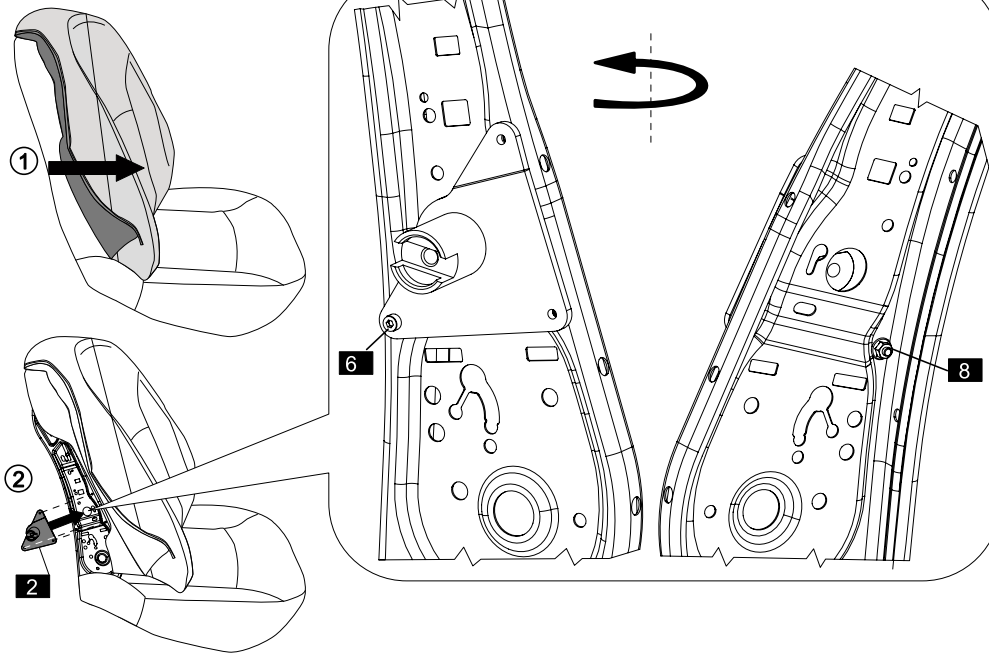

## PEUGEOT 2008/208 2020- LHD (WITHOUT original elbowrest)

4

5

4 / 7

11

12