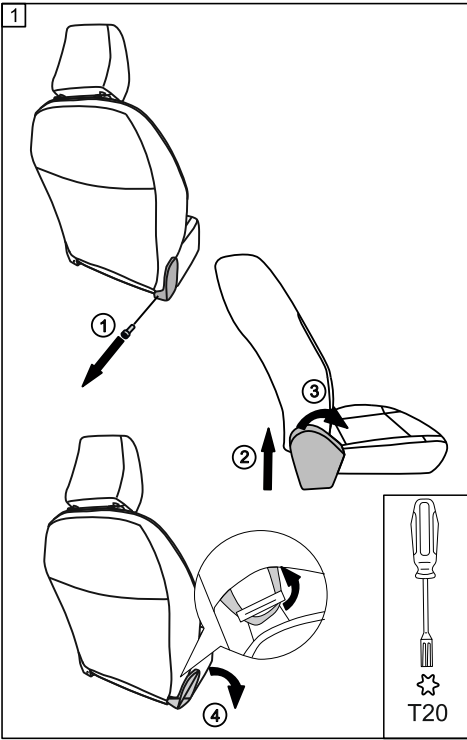

## PEUGEOT 2008/208 2020- LHD (WITHOUT original elbowrest)

4

5

4 / 7

11

12