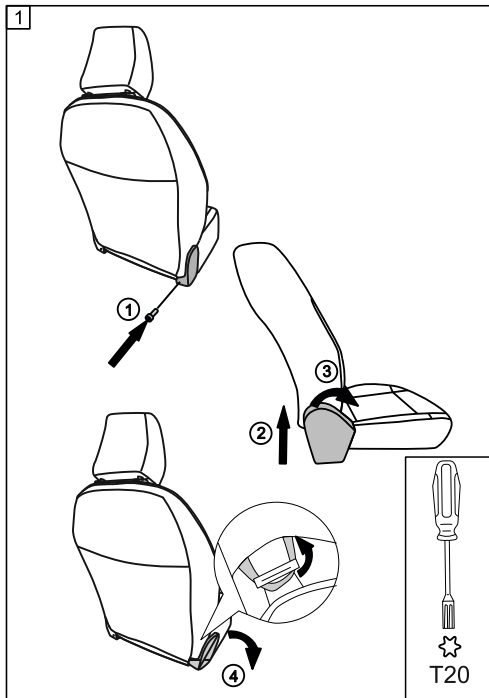

## PEUGEOT 2008/208 2020- LHD (WITHOUT original elbowrest)

4

5

4 / 7

11

12