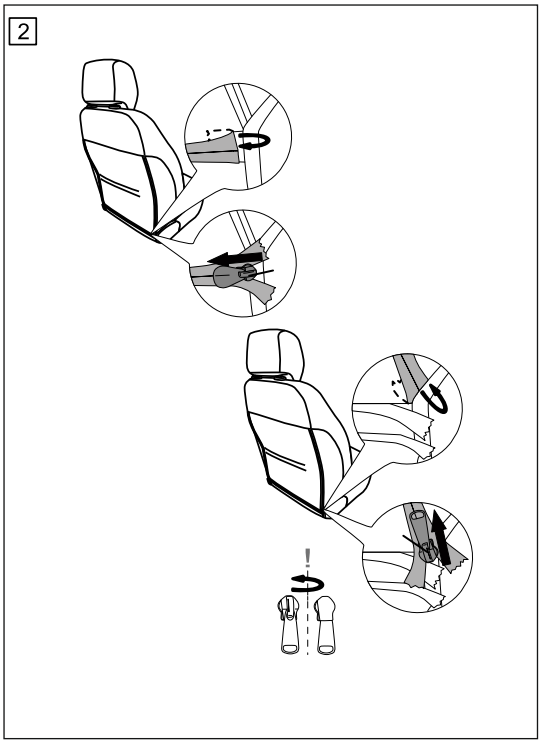

## PEUGEOT 2008/208 2020- LHD (WITHOUT original elbowrest)

4

5

4 / 7

11

12