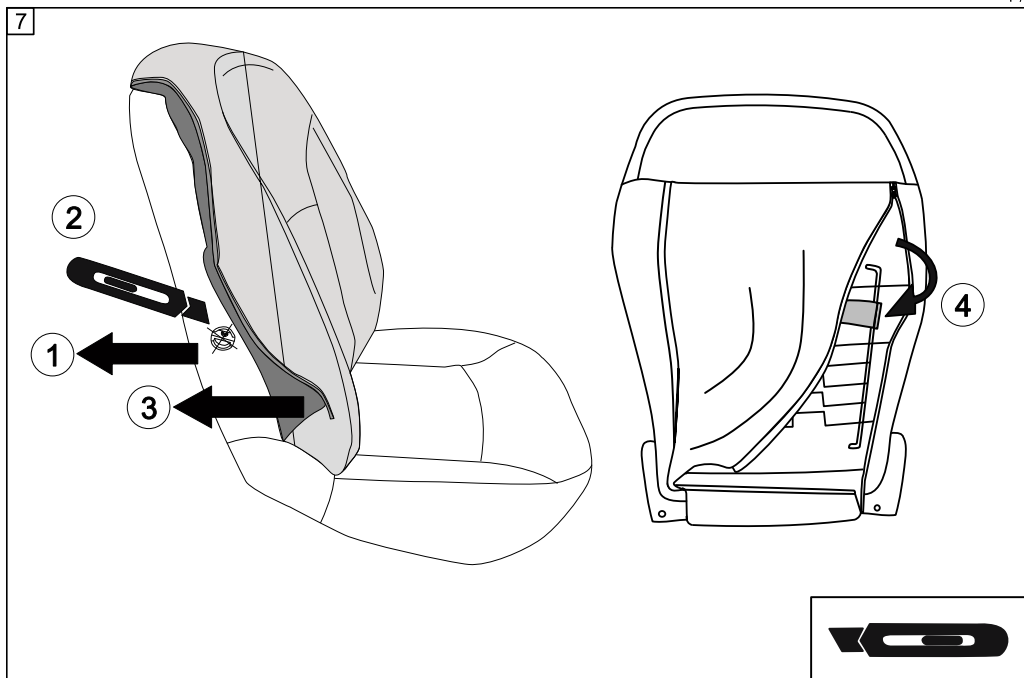

PEUGEOT 2008/208 2020- LHD

(WITHOUT original elbowrest)

4

5

4 / 7

4/6

11

12