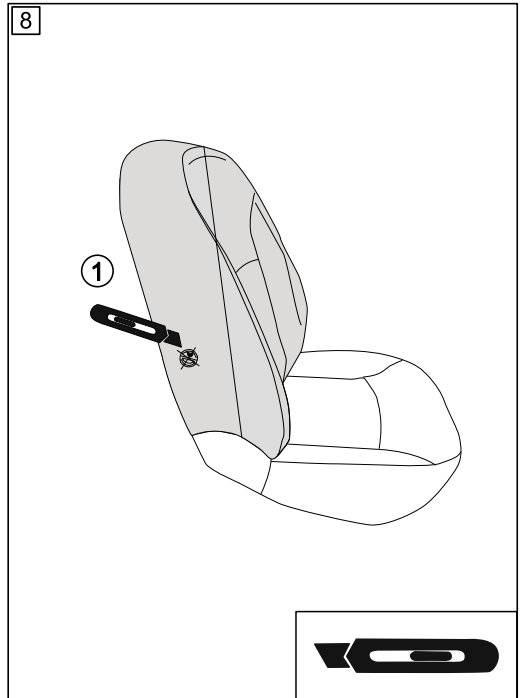

PEUGEOT 2008/208 2020- LHD

(WITHOUT original elbowrest)

4

5

4 / 7

4/6

11

12