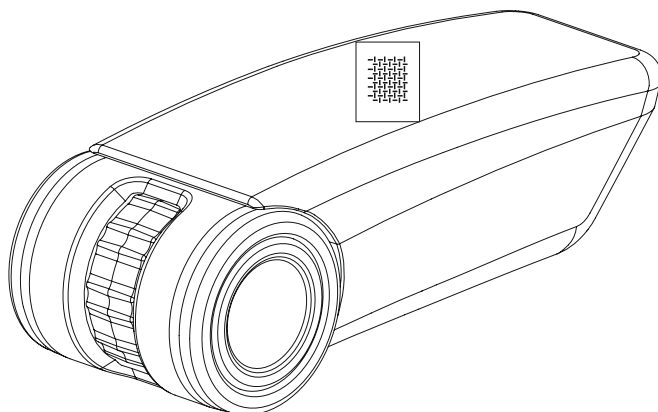

PEUGEOT 2008/208 2020- LHD

(WITHOUT original elbowrest)

4

5

4 / 7

4/6

11

12