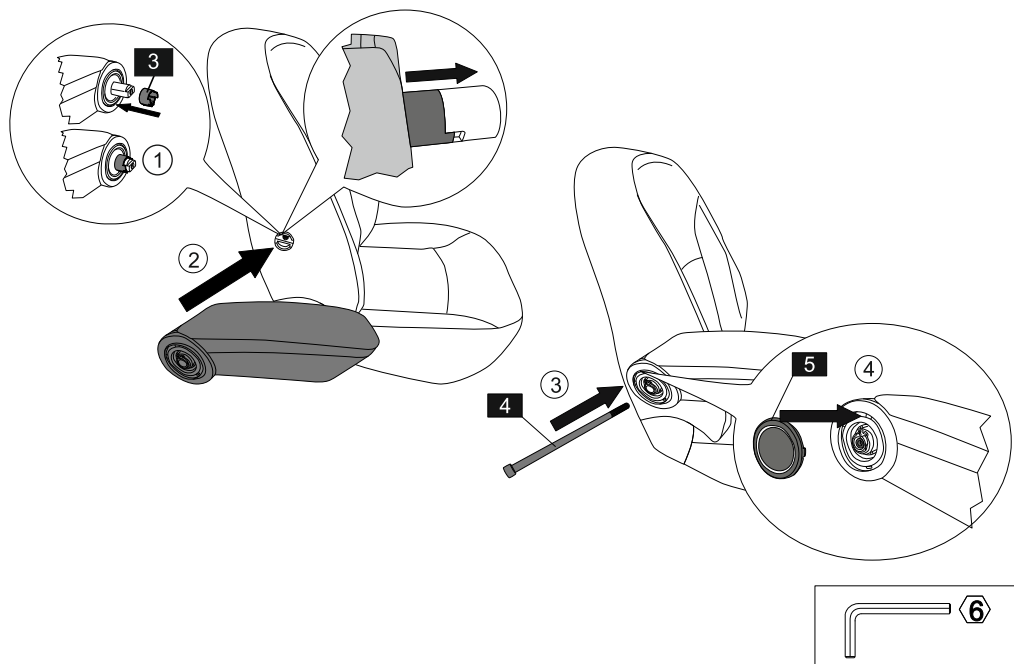

PEUGEOT 2008/208 2020- LHD

(WITHOUT original elbowrest)

4

5

4 / 7

4/6

11

12