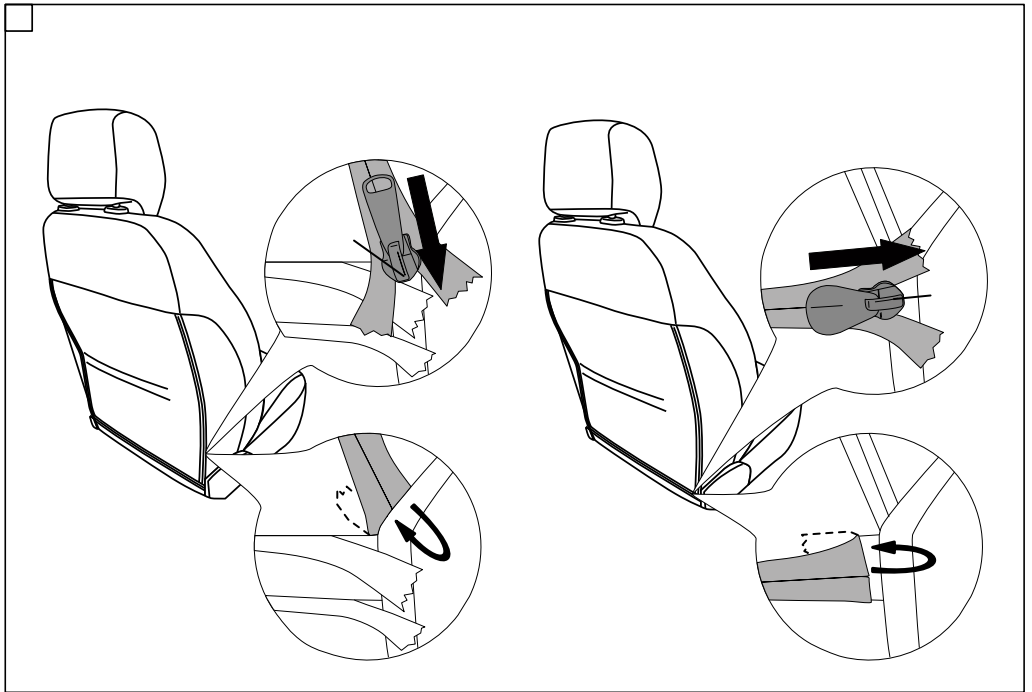

PEUGEOT 2008/208 2020- LHD

(WITHOUT original elbowrest)

4

5

4 / 7

4/6

11

12