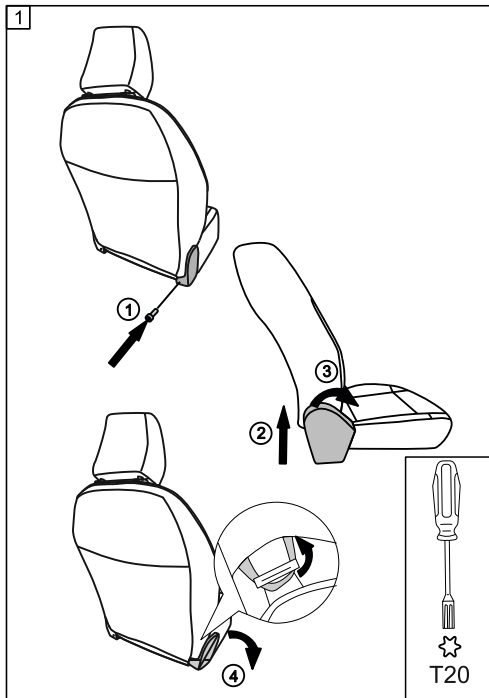

PEUGEOT 2008/208 2020- LHD

(WITHOUT original elbowrest)

4

5

4 / 7

4/6

11

12