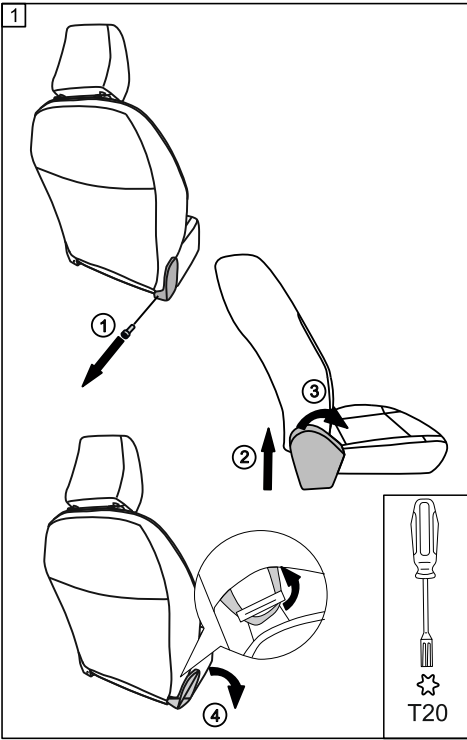

PEUGEOT 2008/208 2020- LHD

(WITHOUT original elbowrest)

4

5

4 / 7

4/6

11

12