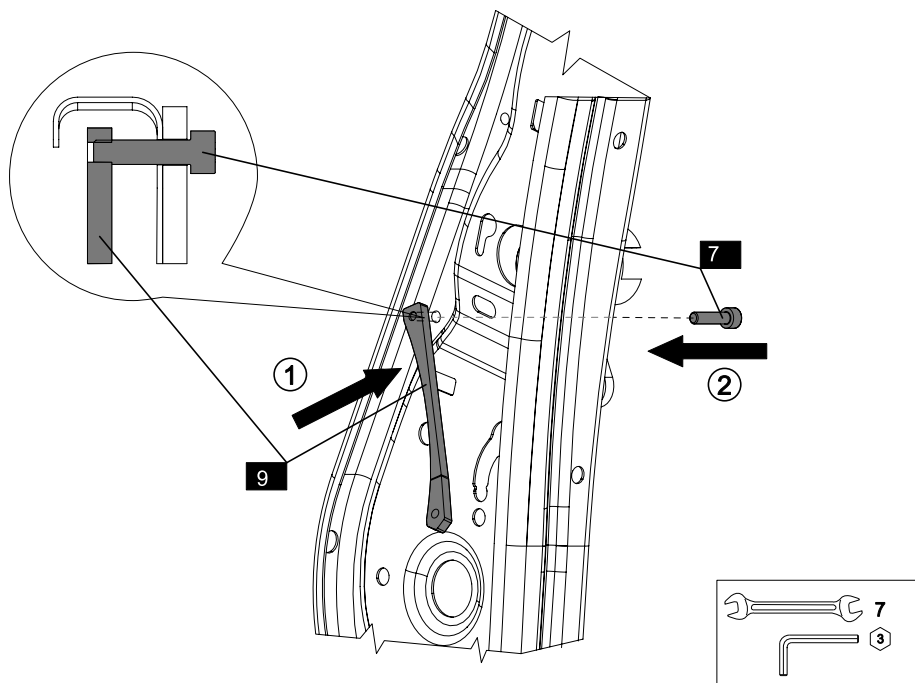

PEUGEOT 2008/208 2020- LHD

(WITHOUT original elbowrest)

4

5

4 / 7

4/6

11

12