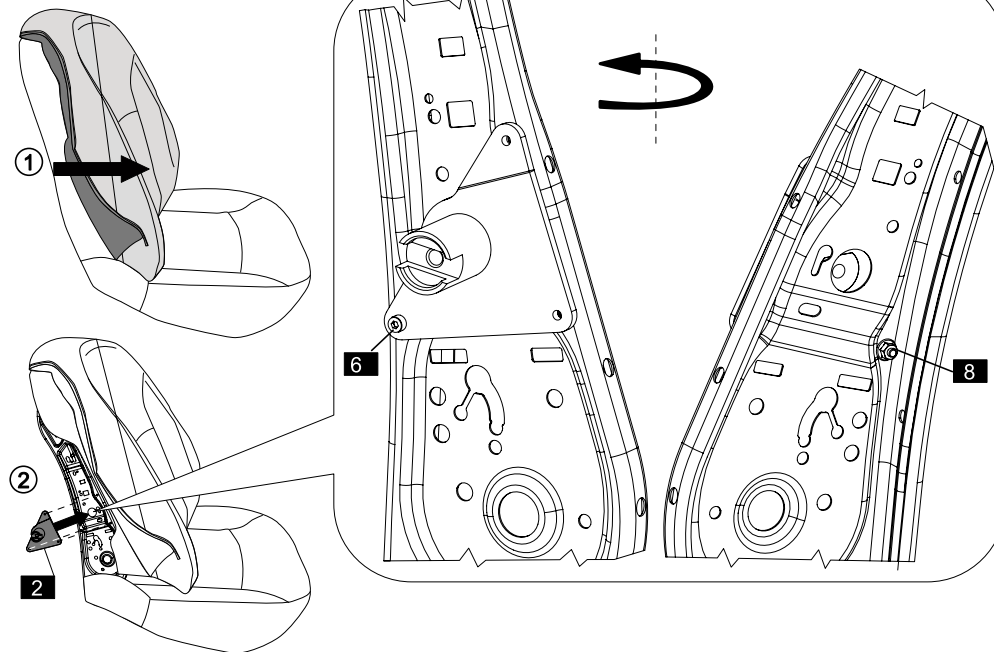

PEUGEOT 2008/208 2020- LHD

(WITHOUT original elbowrest)

4

5

4 / 7

4/6

11

12