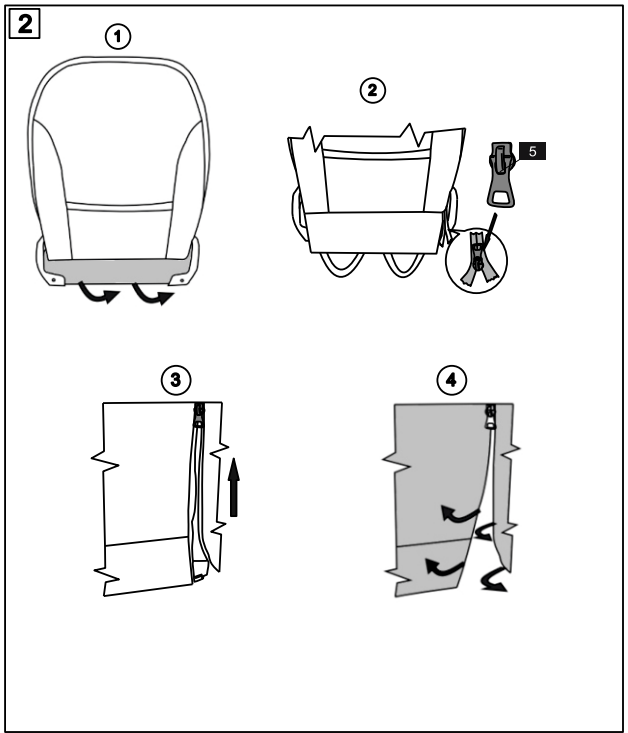

CITROEN C4 SPACETOURER 2019-2023 LHD

(WITH & WITHOUT original elbowrest)

8

2

3

4

★ T25

9

2

14

15

16

17

16

21

22