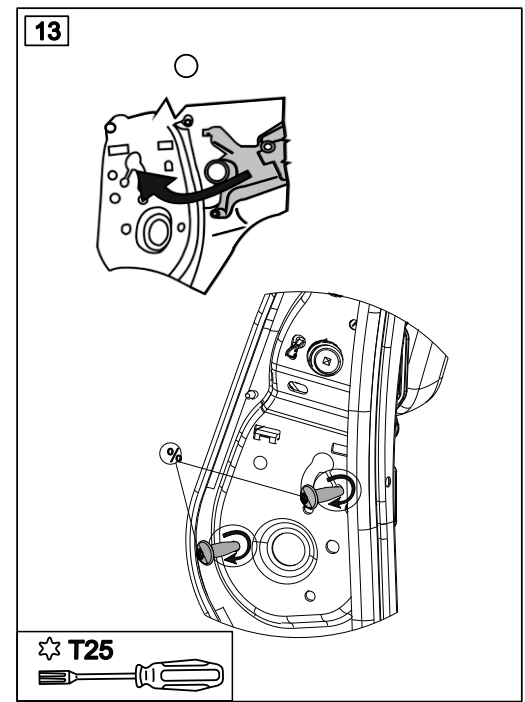

CITROEN C4 SPACETOURER 2019-2023 LHD

(WITH & WITHOUT original elbowrest)

8

2

3

4

★ T25

9

2

14

15

16

17

16

21

22