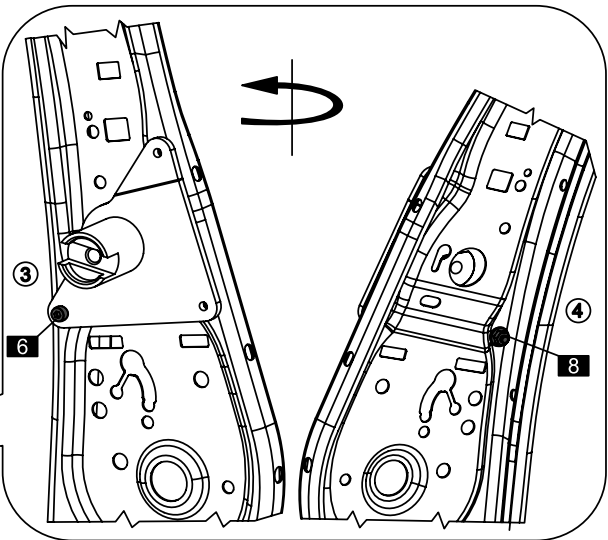

CITROEN C4 SPACETOURER 2019-2023 LHD

(WITH & WITHOUT original elbowrest)

8

2

3

4

★ T25

9

2

14

15

16

17

16

21

22