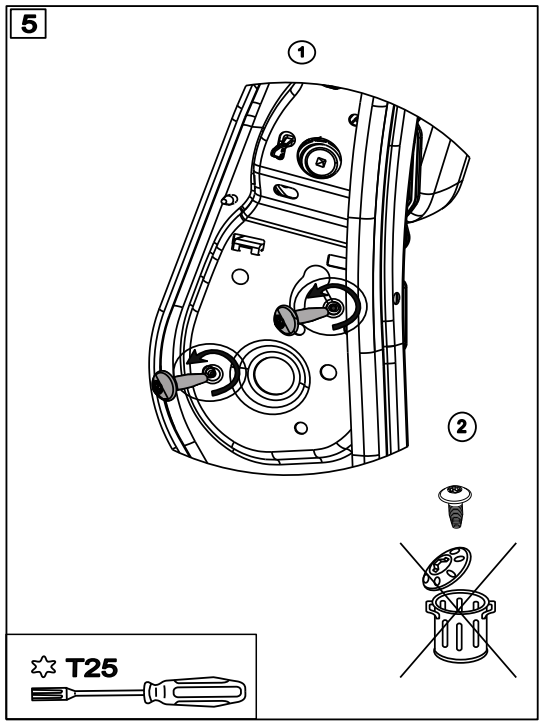

CITROEN C4 SPACETOURER 2019-2023 LHD

(WITH & WITHOUT original elbowrest)

8

2

3

4

★ T25

9