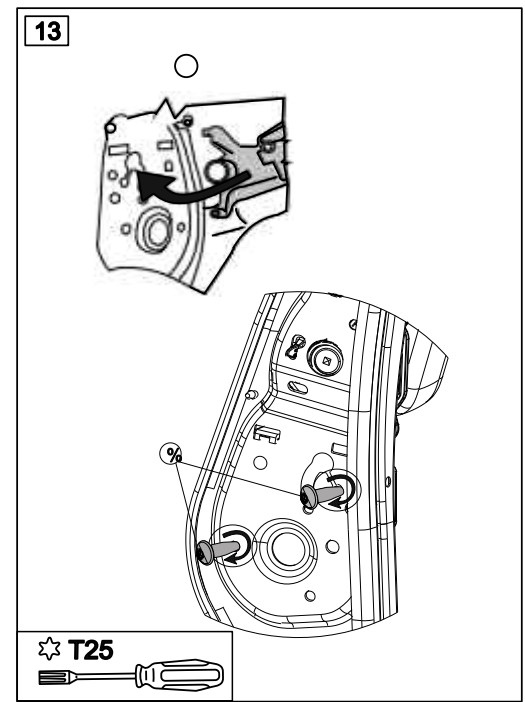

## CITROEN C4 SPACETOURER 2019-2023

(WITH & WITHOUT original elbowrest)

8

2

3

4

★ T25

9

2

14

15

16

17

16

21

22

23

24