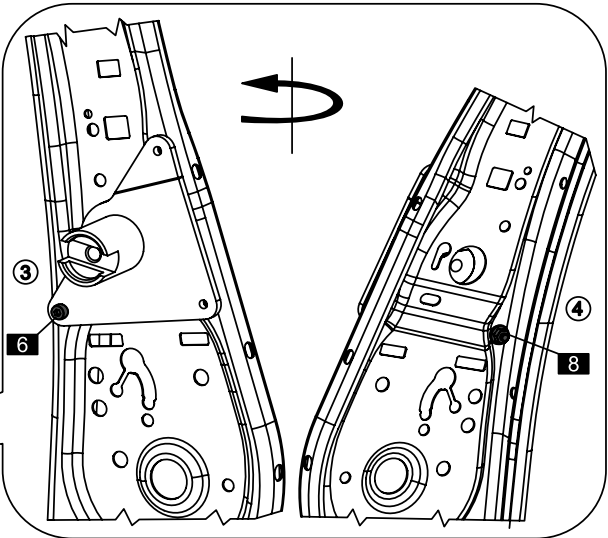

## CITROEN C4 SPACETOURER 2019-2023

(WITH & WITHOUT original elbowrest)

8

2

3

4

★ T25

9

2

14

15

16

17

16

21

22

23

24