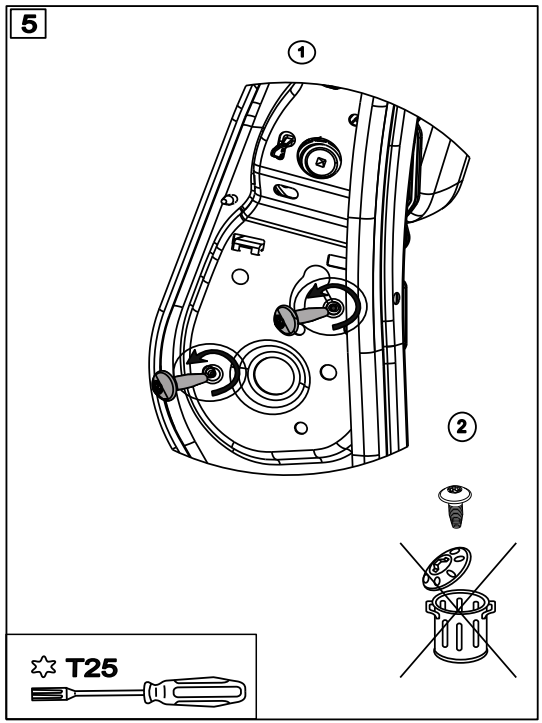

## CITROEN C4 SPACETOURER 2019-2023

(WITH & WITHOUT original elbowrest)

8

2

3

4

★ T25

9

23

24