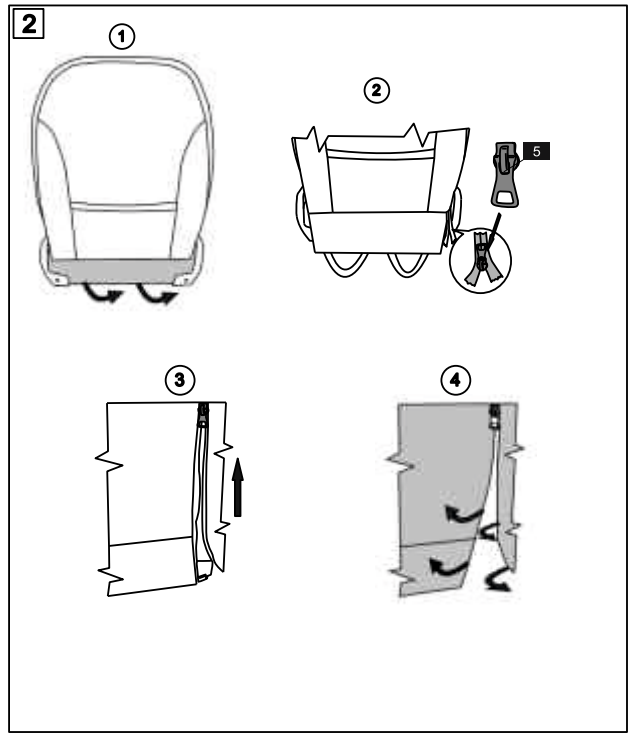

## CITROEN C4 SPACETOURER 2019-2023

(WITH & WITHOUT original elbowrest)

8

2

3

4

★ T25

9

2

14

15

16

17

16

21

22