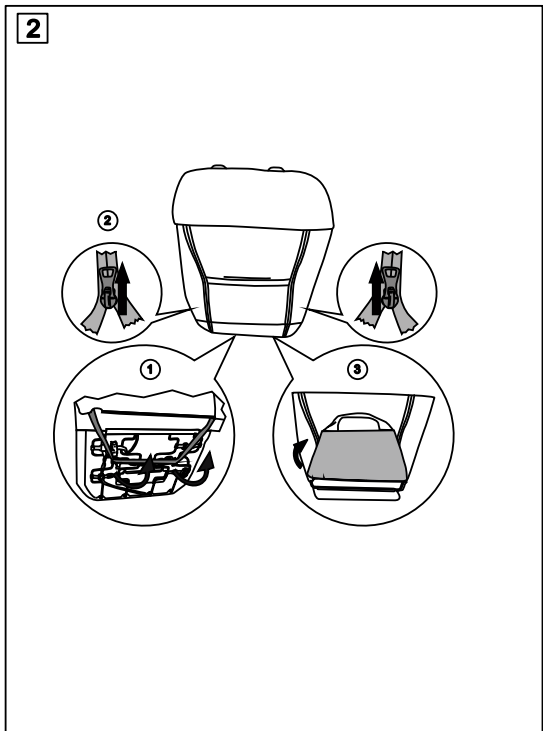

RENAULT CAPTUR 2013-2019/ CLIO 2013-2020LHD

(WITHOUT original elbowrest)

4

★ T20

5

6

7

8