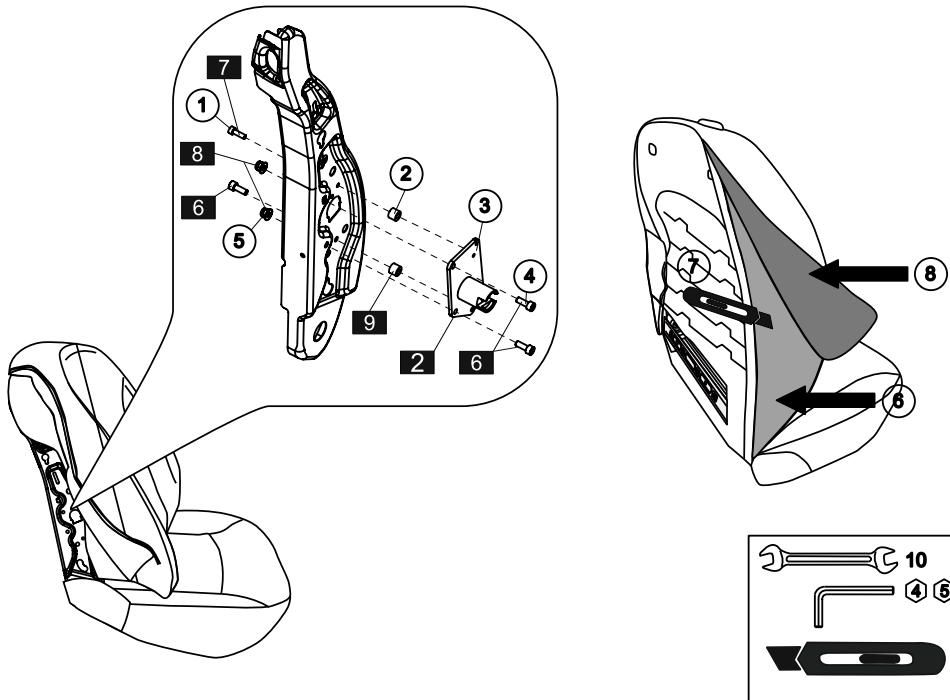

RENAULT CAPTUR 2013-2019/ CLIO 2013-2020LHD

(WITHOUT original elbowrest)

4

★ T20

5

6

7

8