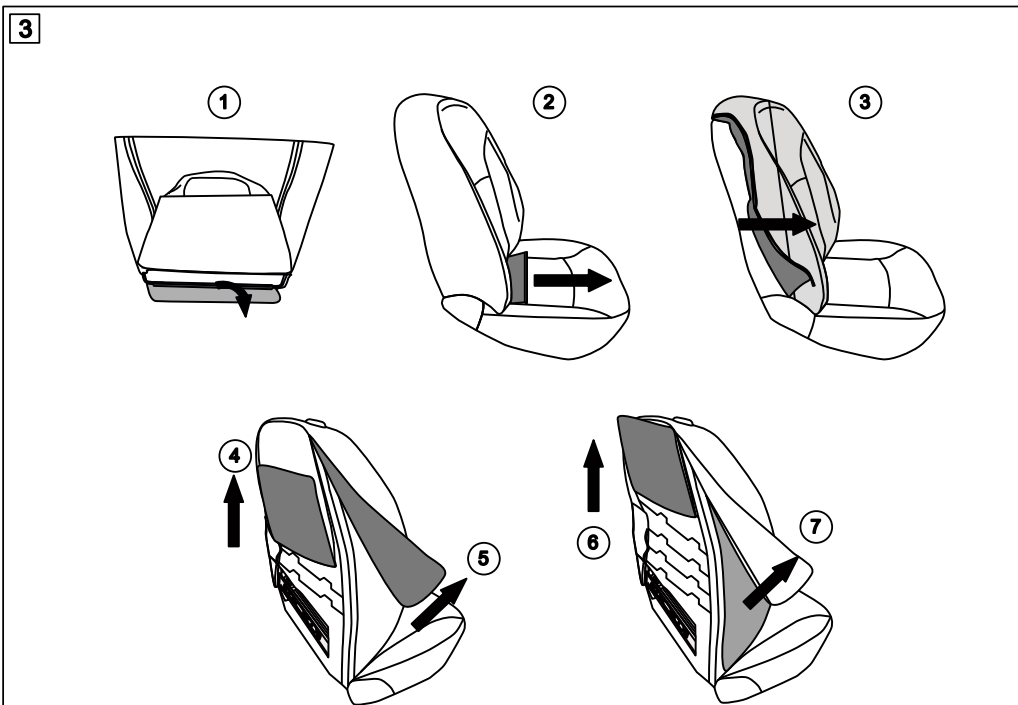

RENAULT CAPTUR 2013-2019/ CLIO 2013-2020LHD

(WITHOUT original elbowrest)

4

★ T20

5

6

7

8