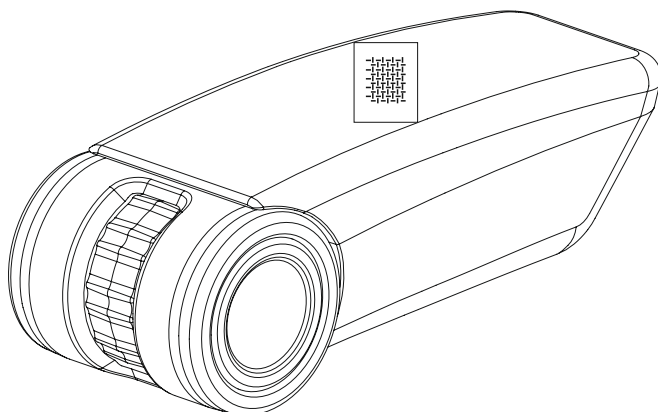

RENAULT CAPTUR 2013-2019/ CLIO 2013-2020LHD

(WITHOUT original elbowrest)

4

★ T20

5

6

7

8