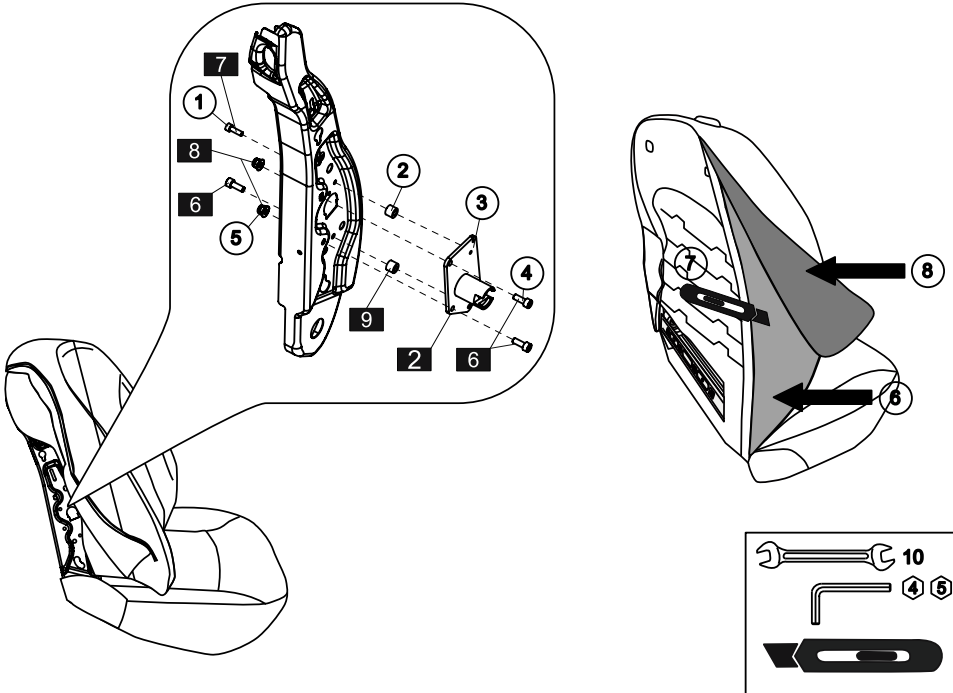

RENAULT CAPTUR 2013-2019/ CLIO 2013-2020LHD

(WITHOUT original elbowrest)

4

★ T20

5

6

7

8