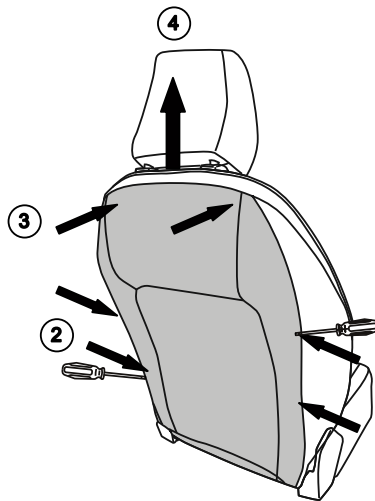

RENAULT CAPTUR 2013-2019/ CLIO 2013-2020LHD

(WITHOUT original elbowrest)

4

★ T20

5

6

7

8