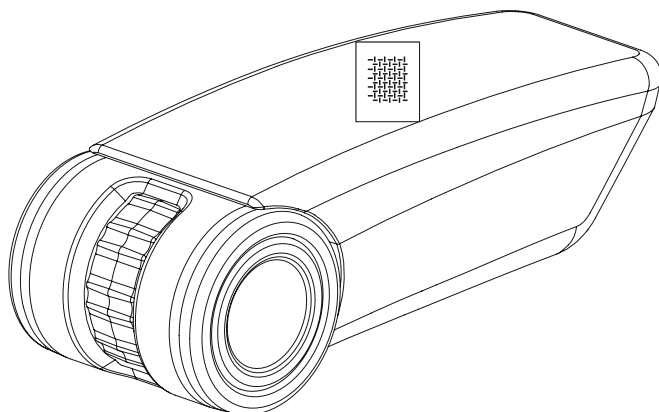

RENAULT CAPTUR 2019- LHD CLIO 2019- LHD

(WITHOUT original elbowrest & WITHOUT lumbar support)

easy
medium
difficult