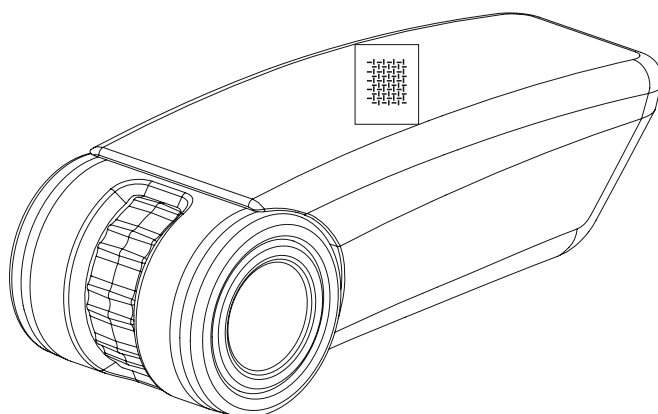

RENAULT CAPTUR 2013-2019/ CLIO 2013-2020LHD

(WITHOUT original elbowrest)

4

★ T20

5

6

7

8