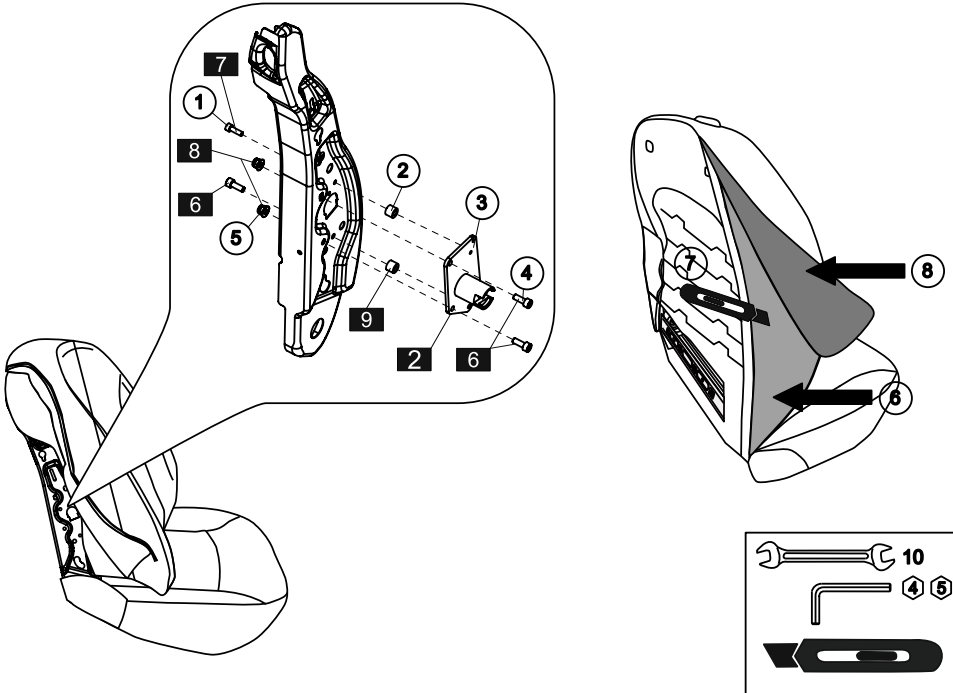

RENAULT CAPTUR 2013-2019/ CLIO 2013-2020LHD

(WITHOUT original elbowrest)

4

★ T20

5

6

7

8