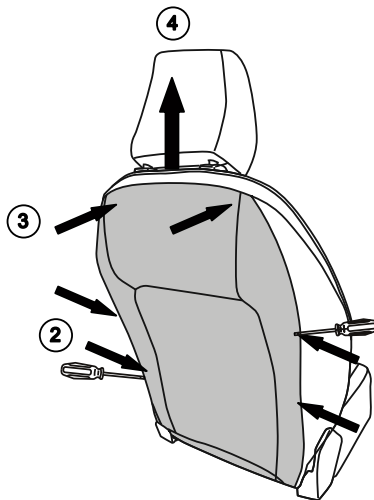

RENAULT CAPTUR 2013-2019/ CLIO 2013-2020LHD

(WITHOUT original elbowrest)

4

★ T20

5

6

7

8