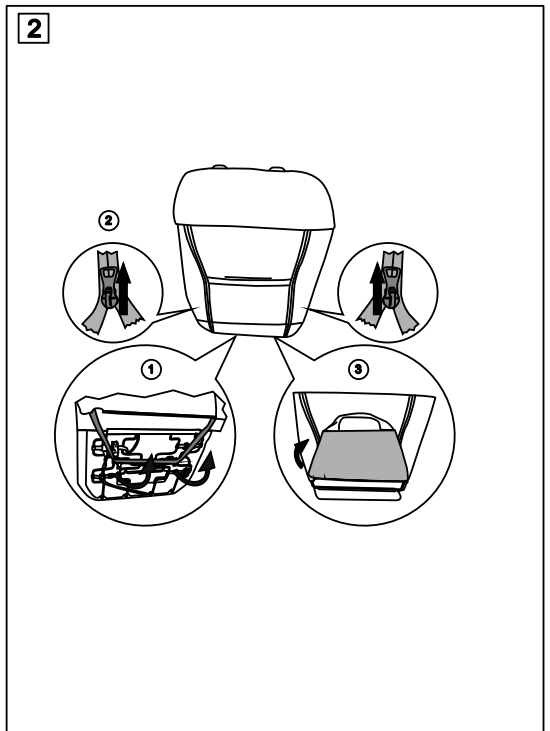

RENAULT CAPTUR 2013-2019/ CLIO 2013-2020LHD

(WITHOUT original elbowrest)

4

★ T20

5

6

7

8