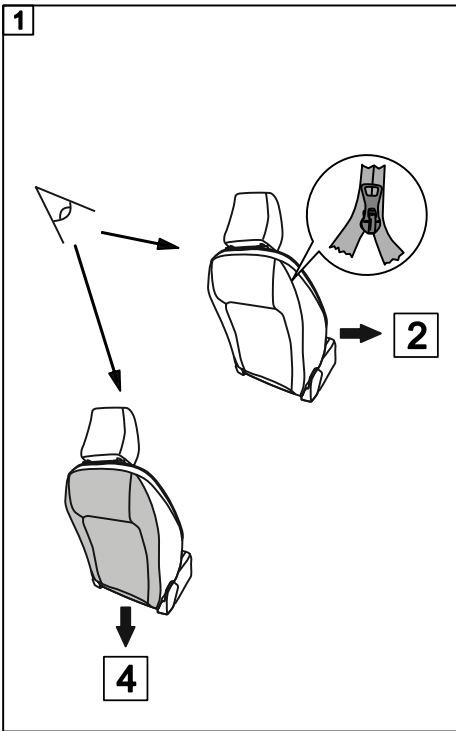

RENAULT CAPTUR 2013-2019/ CLIO 2013-2020LHD

(WITHOUT original elbowrest)

4

★ T20

5

6

7

8