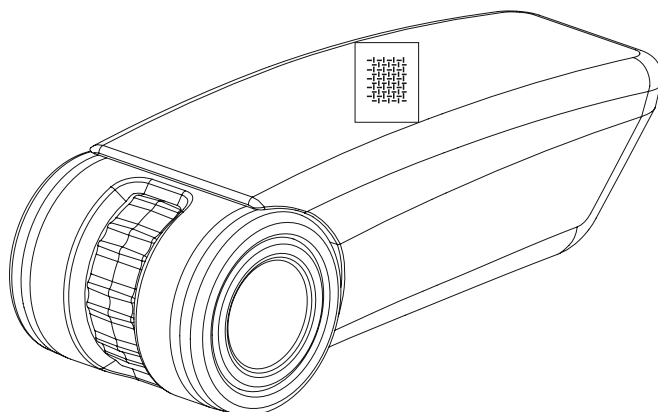

RENAULT CAPTUR 2013-2019/ CLIO 2013-2020LHD

(WITHOUT original elbowrest)

4

★ T20

5

6

7

8