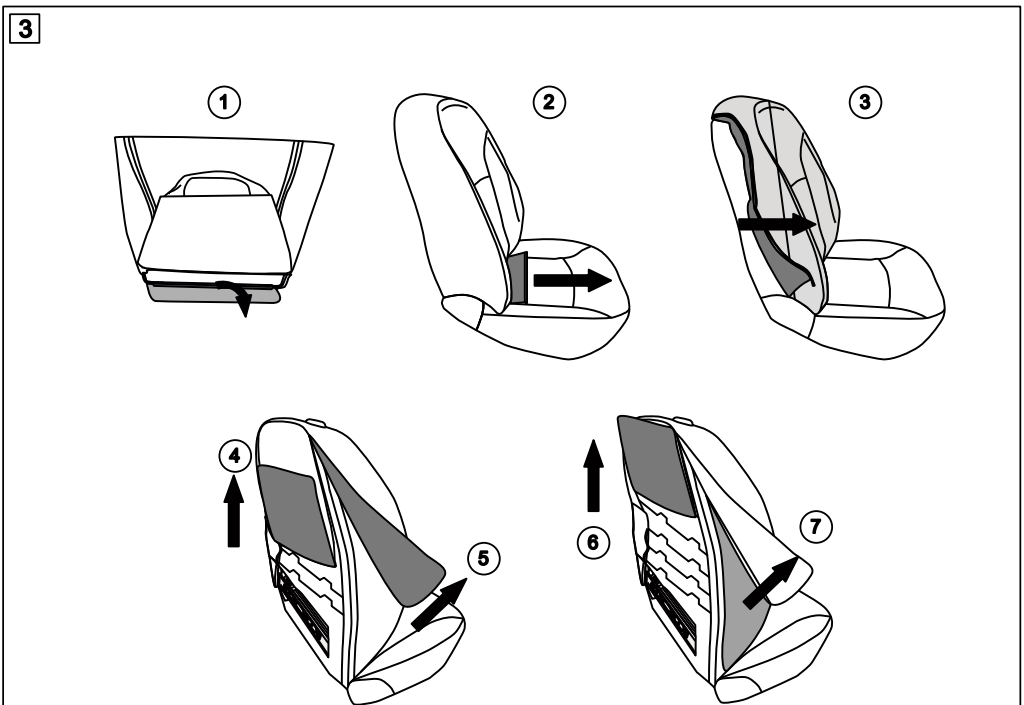

RENAULT CAPTUR 2013-2019/ CLIO 2013-2020LHD

(WITHOUT original elbowrest)

4

★ T20

5

6

7

8