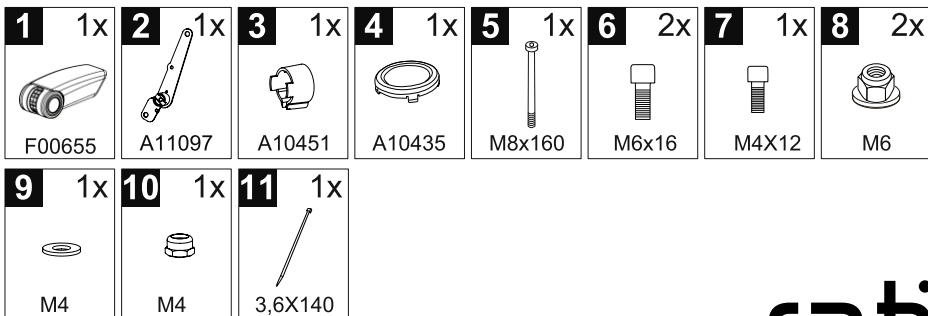

DACIA LODGY 2015-2020 LHD (WITHOUT original elbowrest)

3

4

5

6

7

8

9