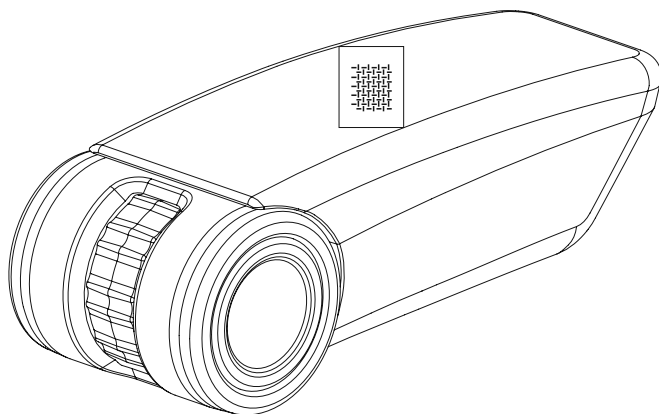

## FORD TRANSIT 2013-2023

(WITH original elbowrest)

easy ↘  
medium ↘↘  
difficult ↘↘↘

# armster<sup>3</sup> seat mounted Plug & Play

PAP  
RACCOLTA  
CARTONE

PAP  
RACCOLTA  
CARTA