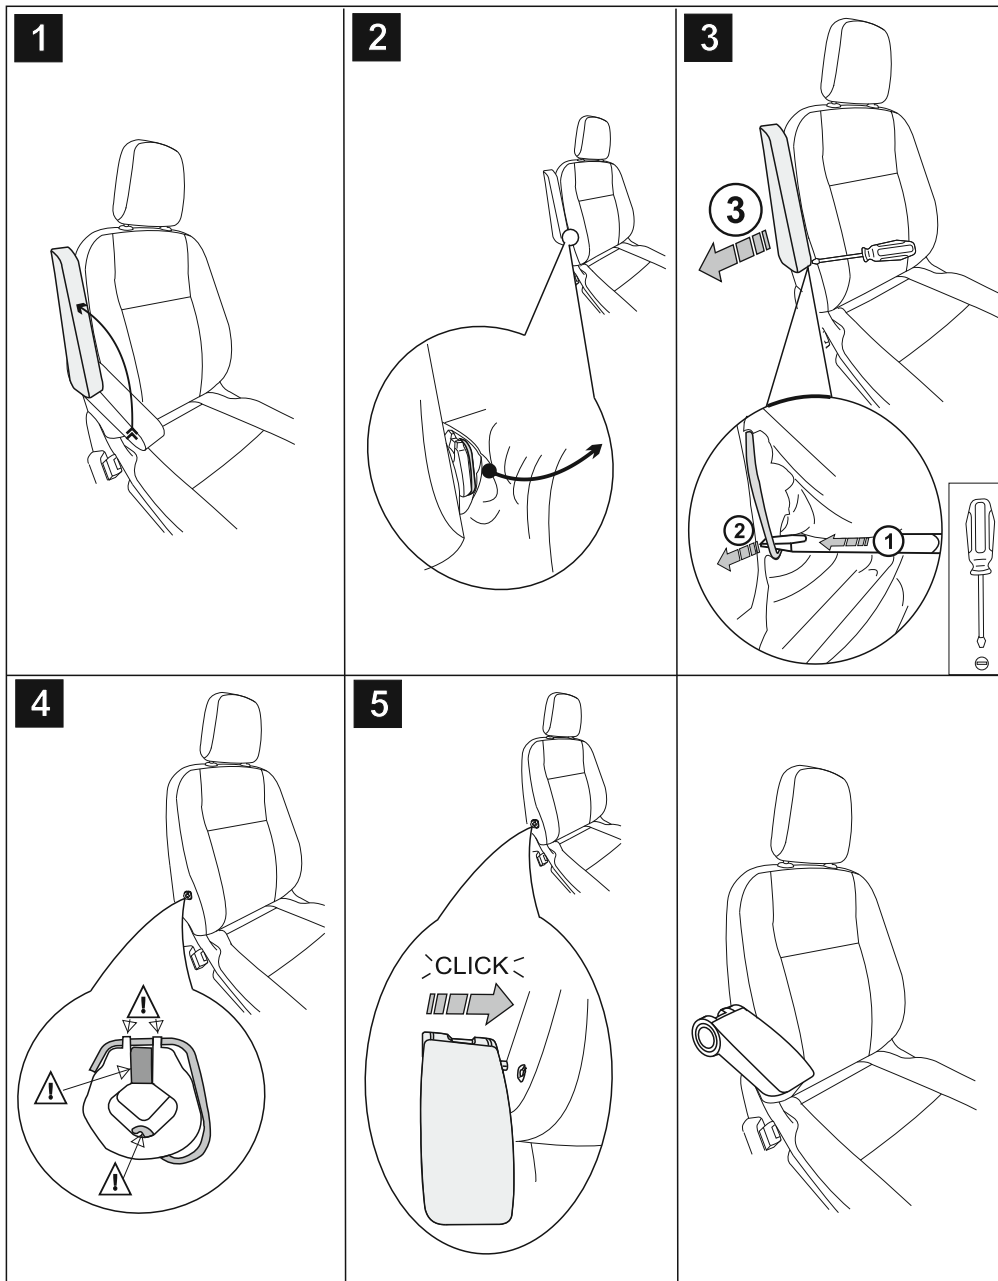

## FORD TRANSIT 2013-2023

(WITH original elbowrest)

easy ↘  
medium ↘↘  
difficult ↘↘↘

# armster<sup>3</sup> seat mounted Plug & Play

PAP  
RACCOLTA  
CARTONE

PAP  
RACCOLTA  
CARTA