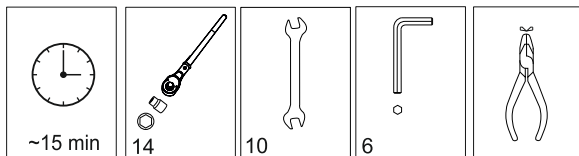

OPEL MOKKA 2012-2016 LHD MOKKA X 2016-2020 LHD

(WITH original elbowrest)

easy ↙
medium ↘↘
difficult ↘↘↘