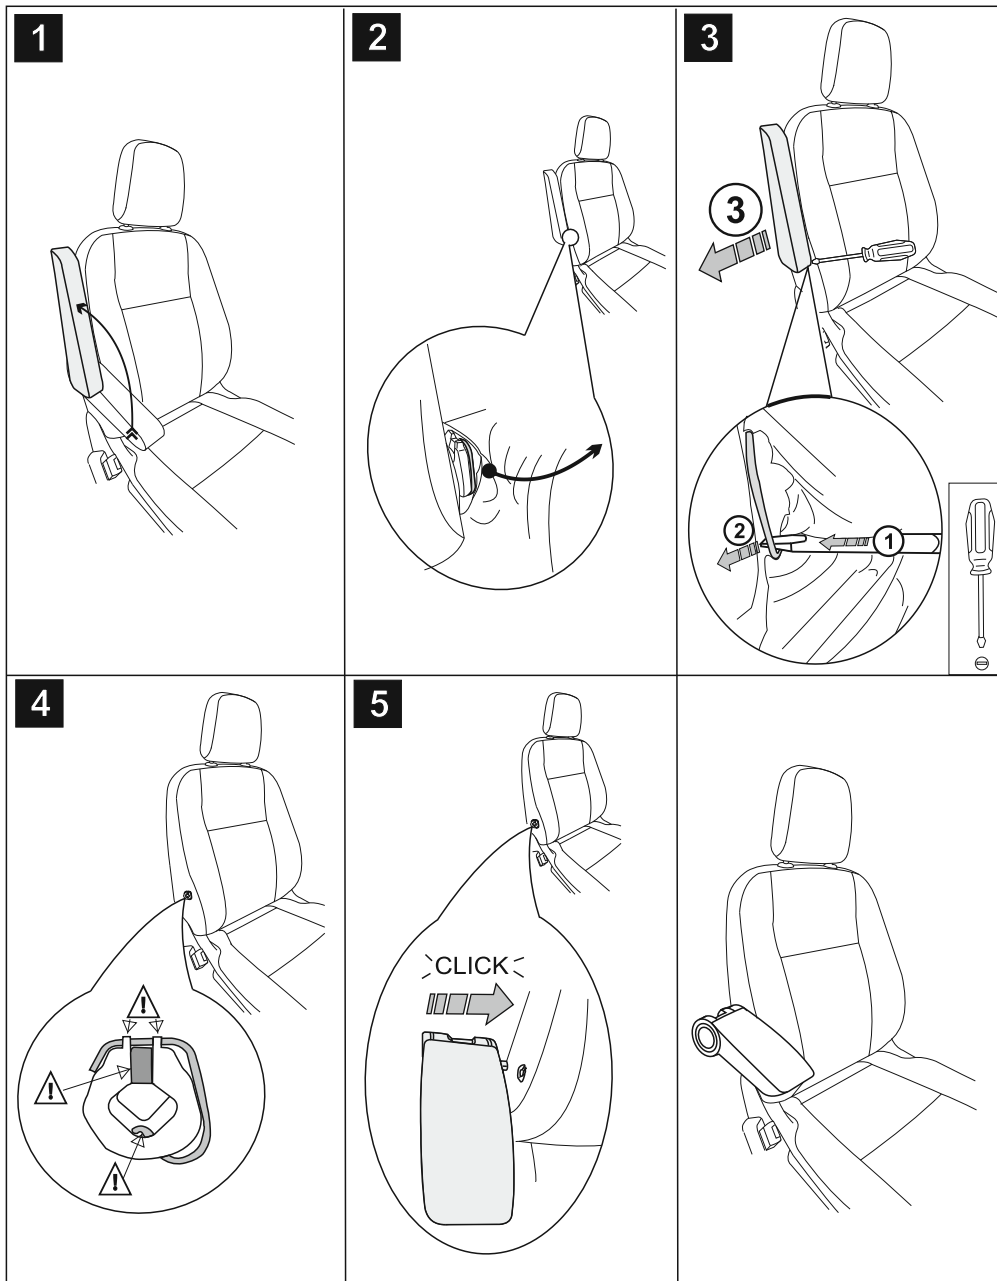

FORD TRANSIT 2013-2023

(WITH original elbowrest)

easy ↘
medium ↘↘
difficult ↘↘↘

armster³ seat mounted Plug & Play

PAP RACCOLTA CARTONE

PAP RACCOLTA CARTA