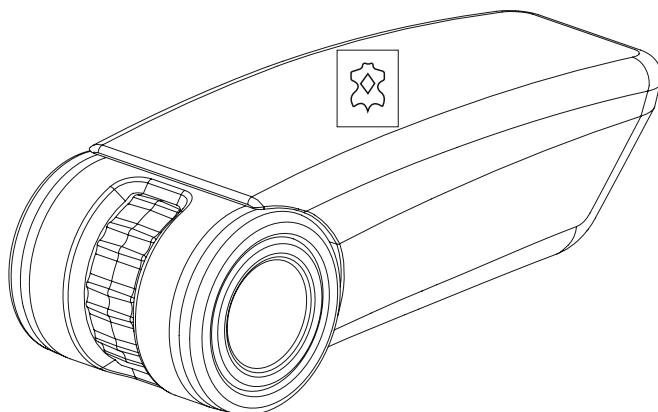

FORD TRANSIT 2013-2023

(WITH original elbowrest)

easy ↘
medium ↘↘
difficult ↘↘↘

armster³ seat mounted Plug & Play

PAP RACCOLTA CARTONE

PAP RACCOLTA CARTA