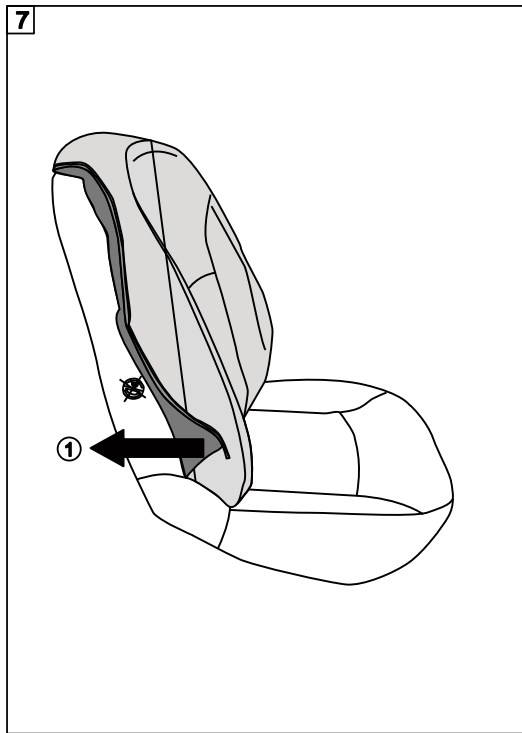

# CITROEN C4 2021-

(WITHOUT original elbowrest)

easy   
 medium   
 difficult

9

10

11

12