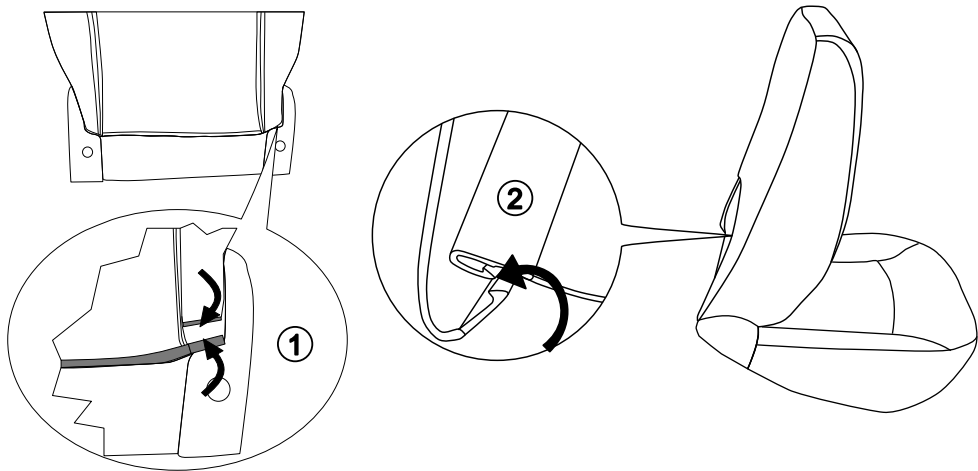

# CITROEN C4 2021-

(WITHOUT original elbowrest)

easy   
 medium   
 difficult

9

10

11

12