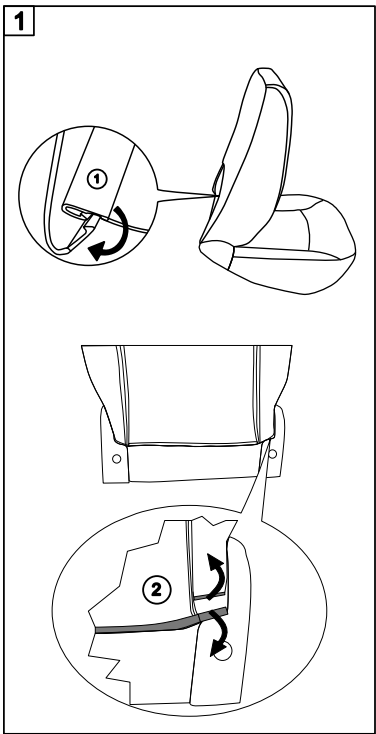

# CITROEN C4 2021-

(WITHOUT original elbowrest)

easy   
 medium   
 difficult

9

10

11

12