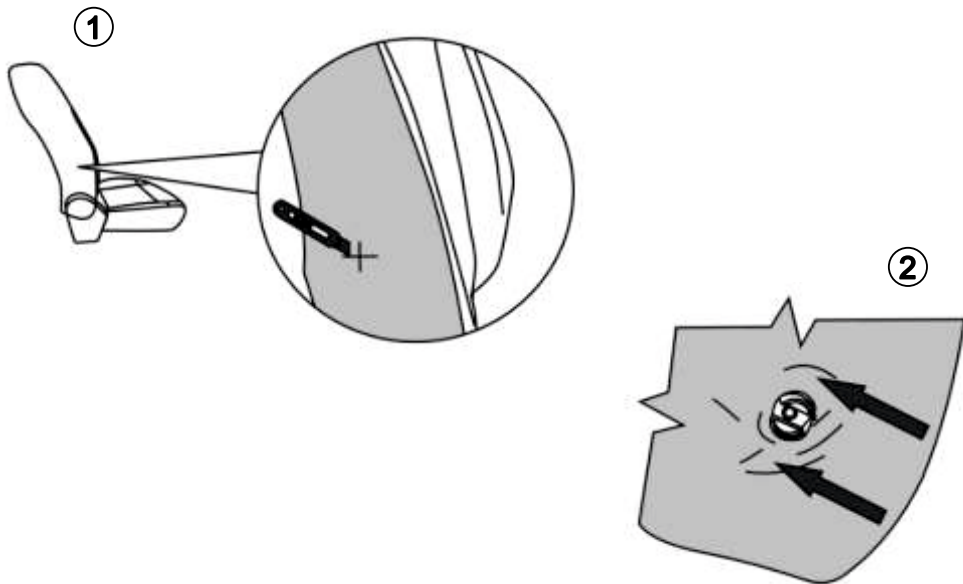

# CITROEN C4 2021-

(WITHOUT original elbowrest)

easy   
 medium   
 difficult

9

10

11

12