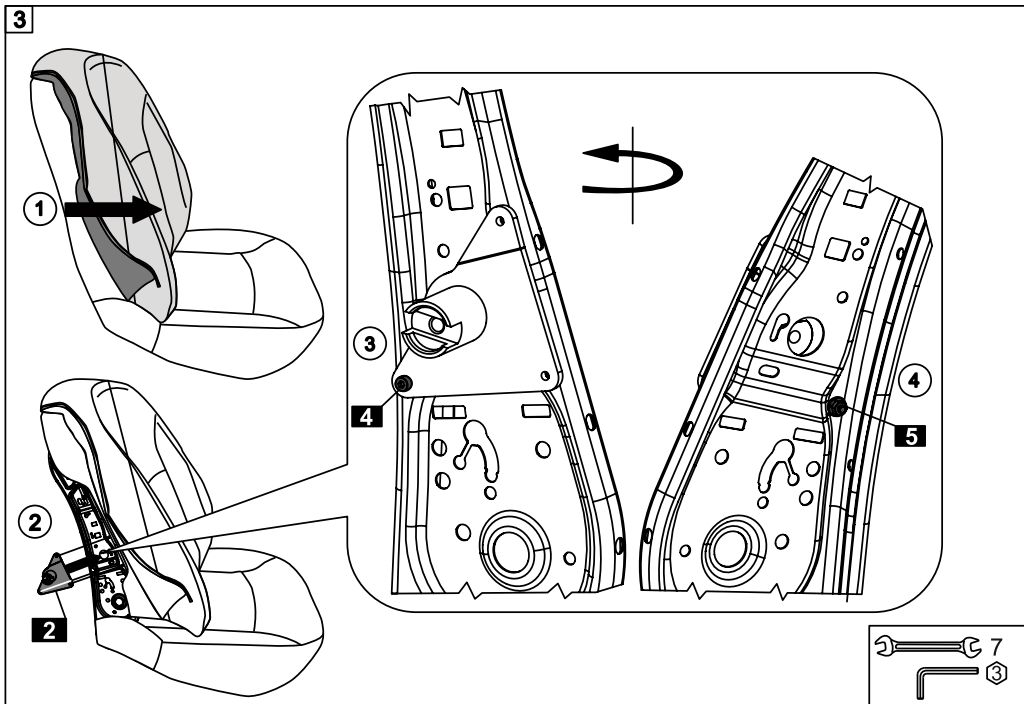

# CITROEN C4 2021-

(WITHOUT original elbowrest)

easy   
 medium   
 difficult

9

10

11

12