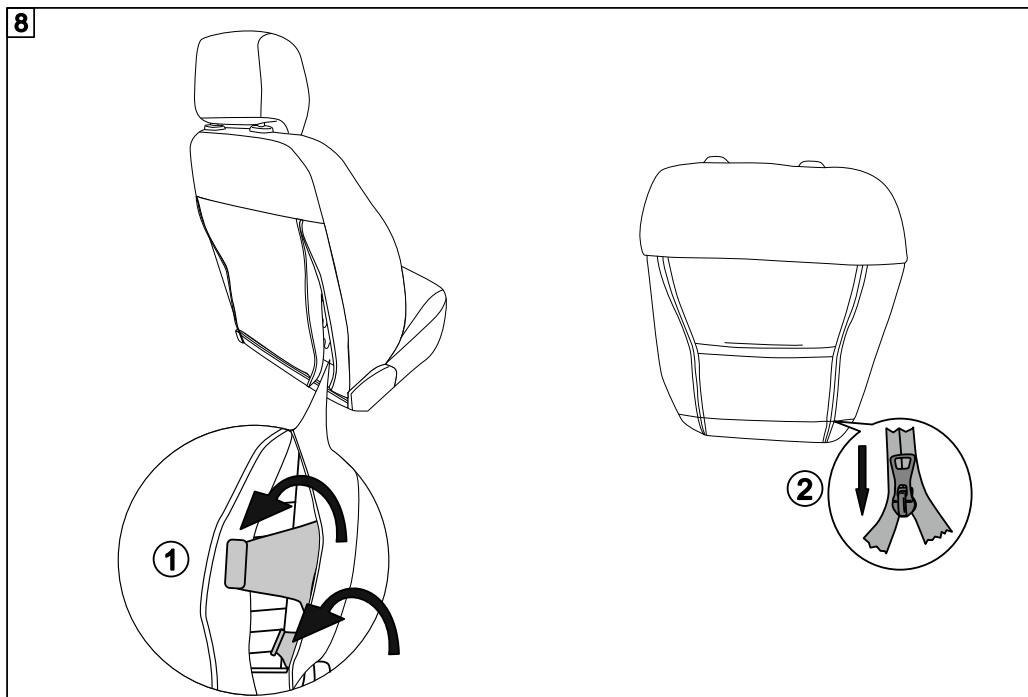

# CITROEN C4 2021-

(WITHOUT original elbowrest)

easy   
 medium   
 difficult

9

10

11

12