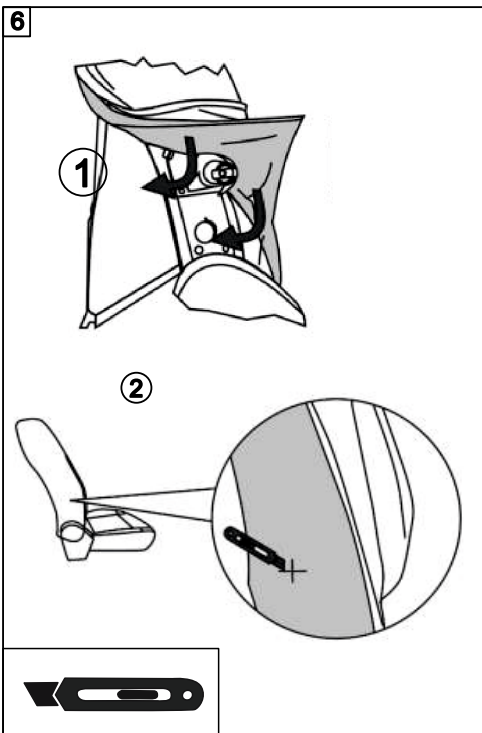

# CITROEN C4 2021-

(WITHOUT original elbowrest)

easy   
 medium   
 difficult

9

10

11

12