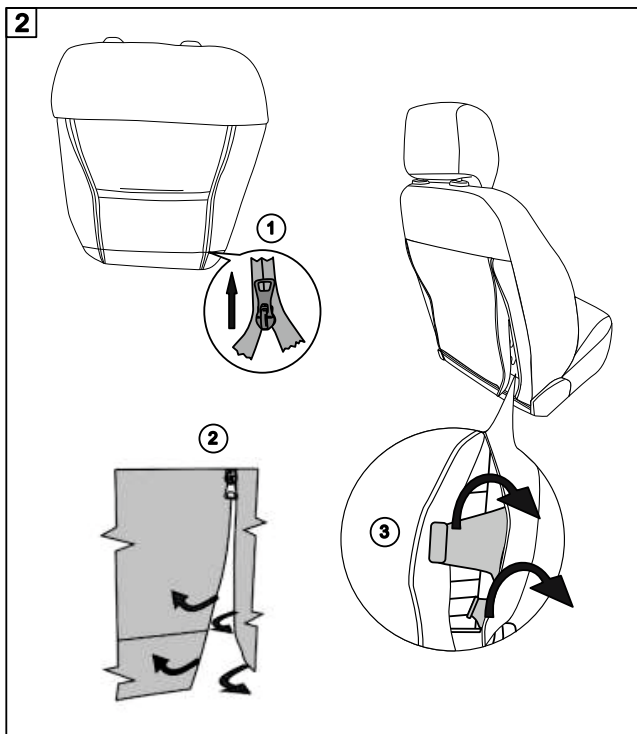

# CITROEN C4 2021-

(WITHOUT original elbowrest)

easy   
 medium   
 difficult

9

10

11

12