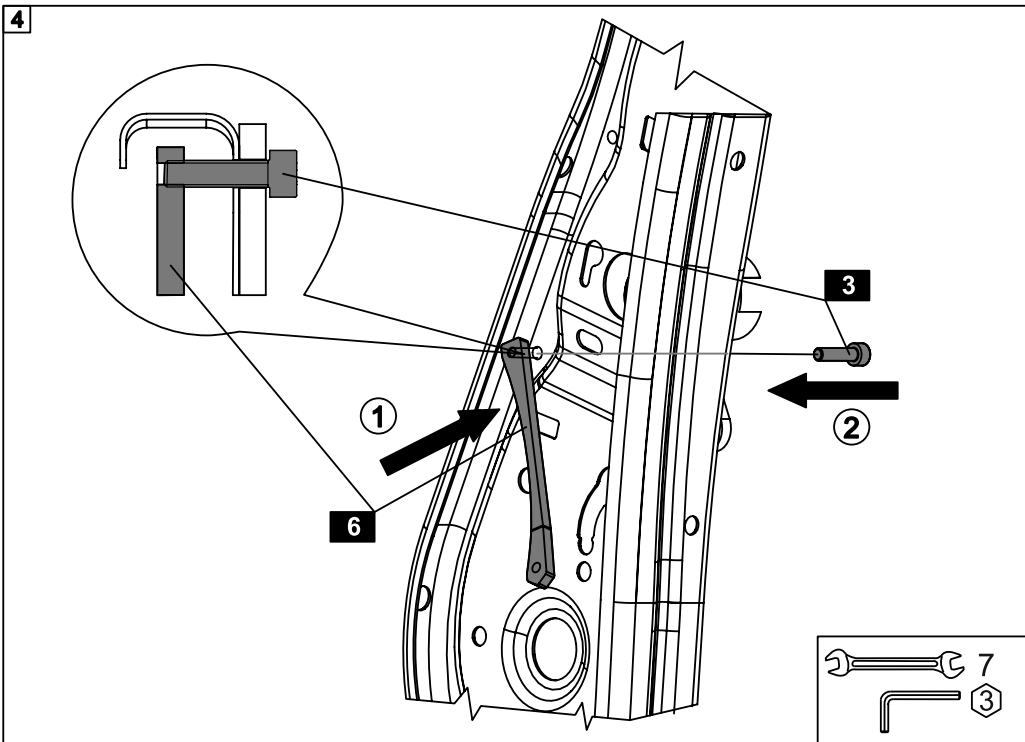

# CITROEN C4 2021-

(WITHOUT original elbowrest)

easy   
 medium   
 difficult

9

10

11

12