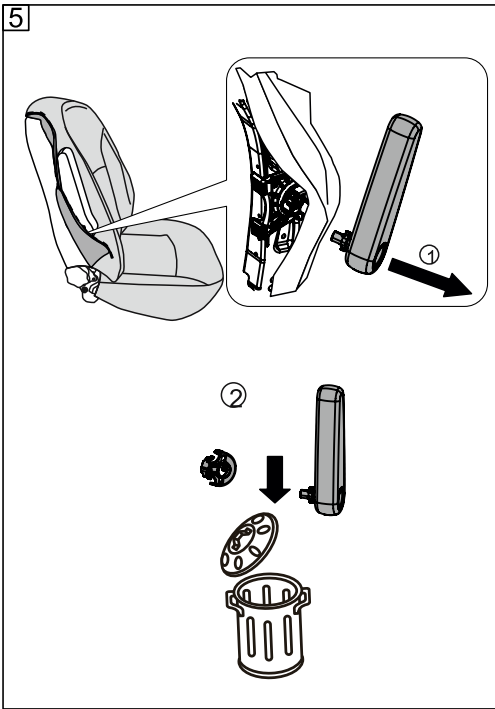

DACIA SANDERO 2020- (WITH original elbowrest)

easy
 medium
 difficult

1

2

3

4

8

9