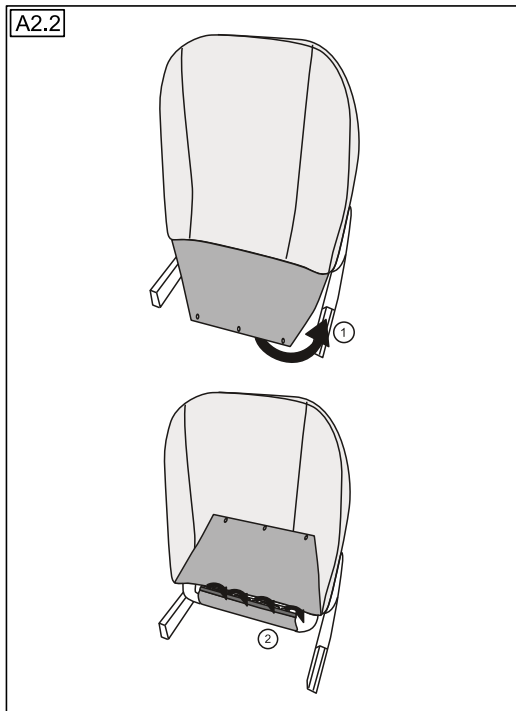

DACIA SANDERO / LOGAN 2017- DOKKER 2013- LHD

(WITH original elbowrest)

A2.4

A2.5

B2.1

B2.2

B2.3