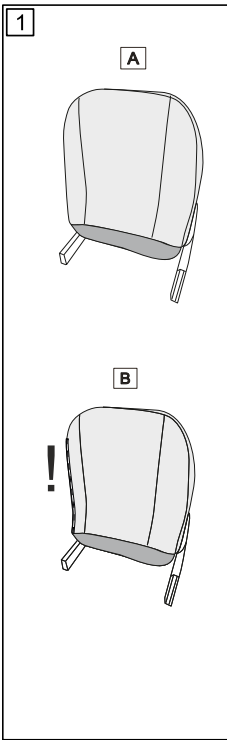

DACIA SANDERO / LOGAN 2017- DOKKER 2013- LHD

(WITH original elbowrest)

A2.4

A2.5

B2.1

B2.2

B2.3