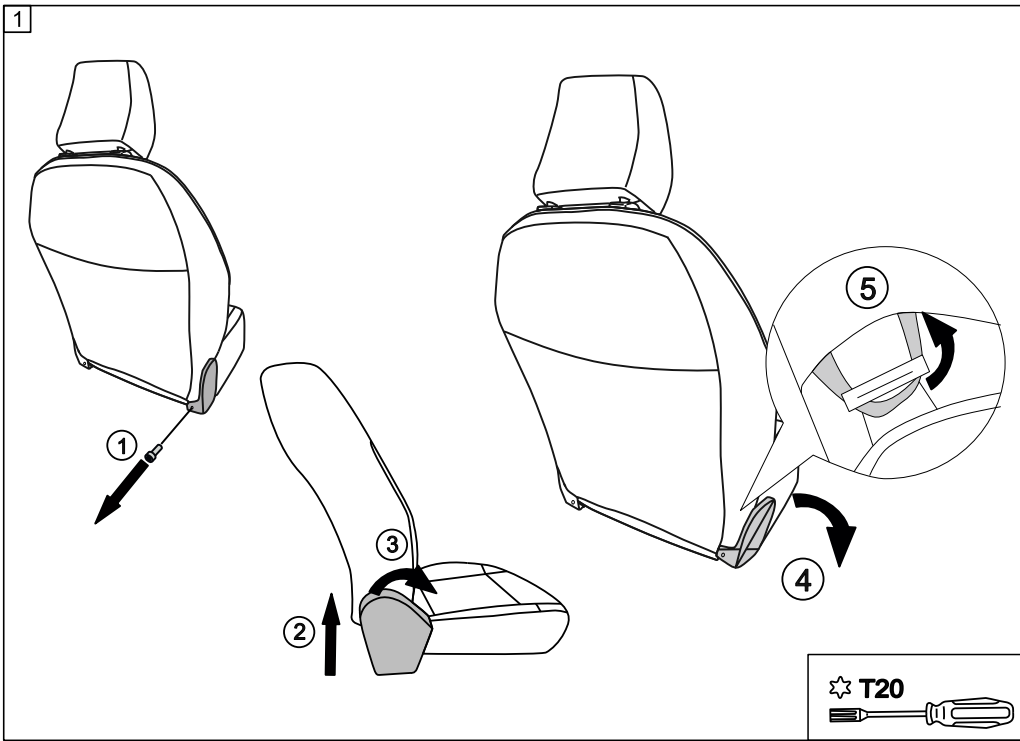

## PEUGEOT 2008 / 208 2020-

(WITHOUT original elbowrest)

easy   
 medium   
 difficult

3

4

7

8

9

10

11

12