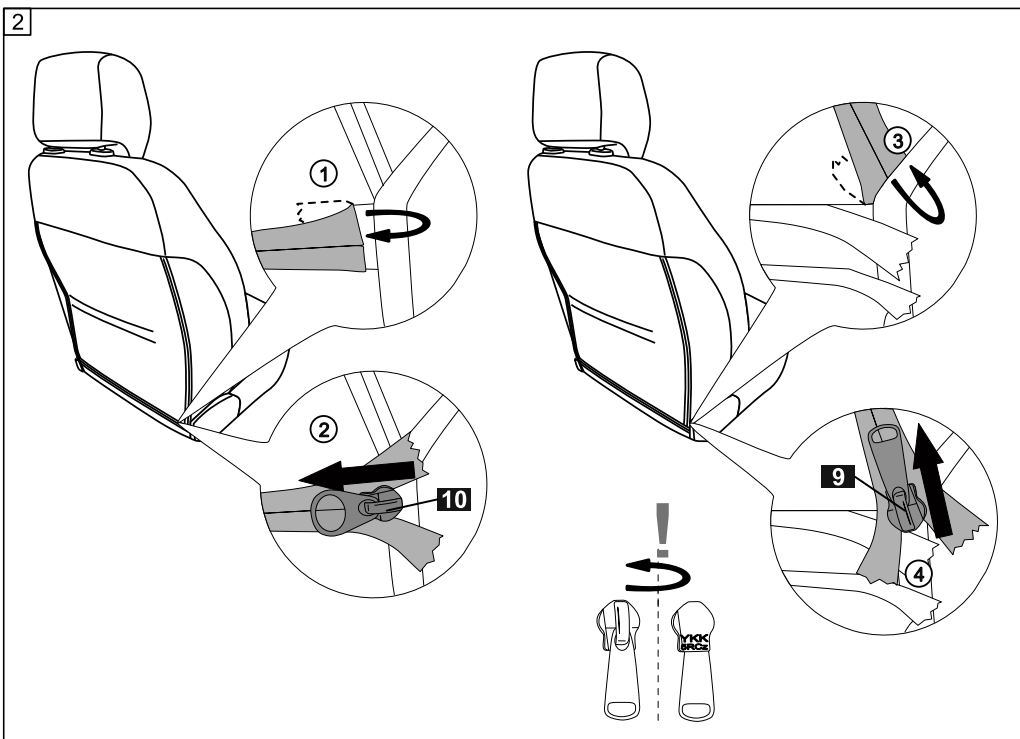

## PEUGEOT 2008 / 208 2020-

(WITHOUT original elbowrest)

easy   
 medium   
 difficult

3

4

7

8

9