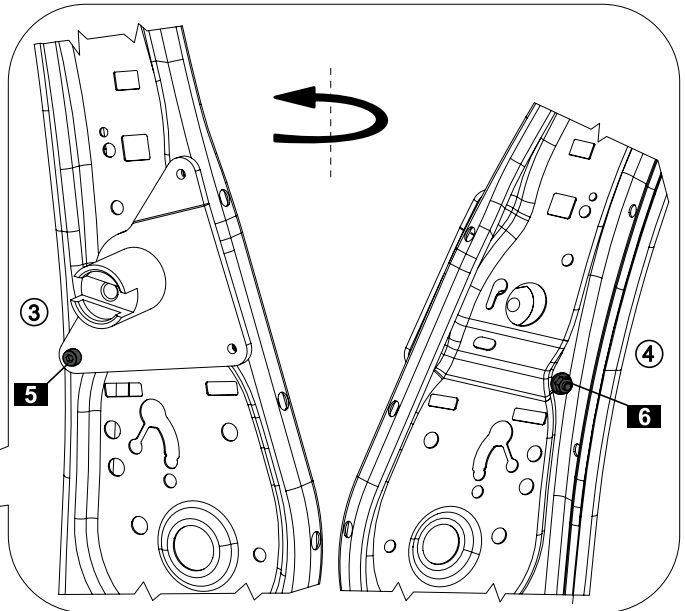

## PEUGEOT 2008 / 208 2020-

(WITHOUT original elbowrest)

easy   
 medium   
 difficult

3

4

7

8

9

10

11

12