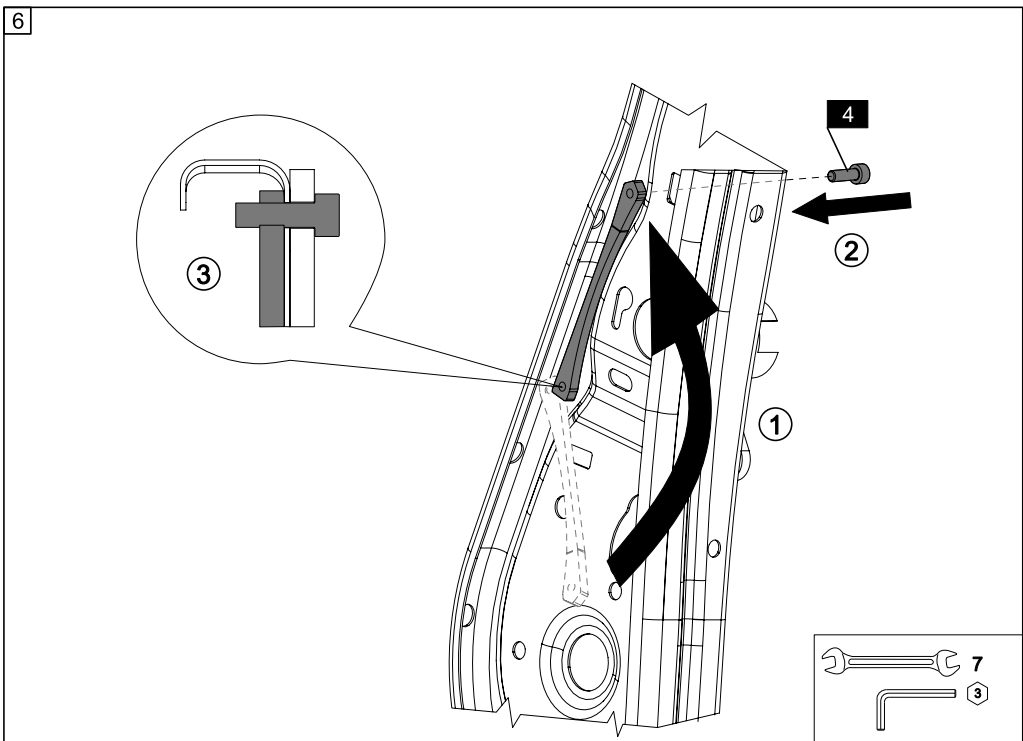

PEUGEOT 2008/208 2020- LHD (WITHOUT original elbowrest)

4

5

4 / 7

11

12