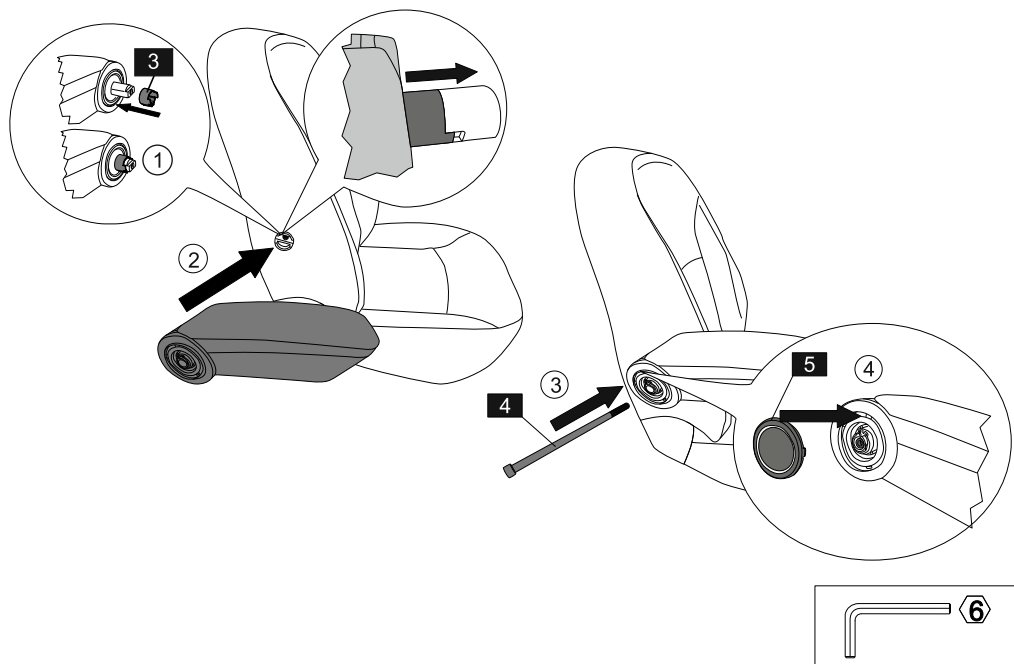

PEUGEOT 2008/208 2020- LHD (WITHOUT original elbowrest)

4

5

4 / 7

11

12