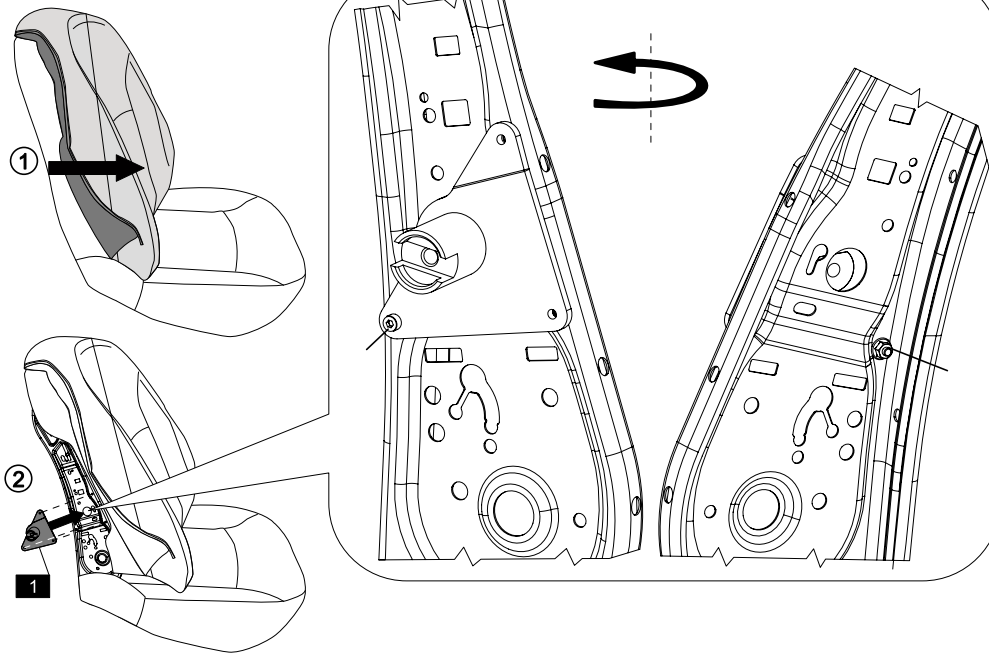

PEUGEOT 2008/208 2020- LHD (WITHOUT original elbowrest)

4

5

4 / 7

11

12