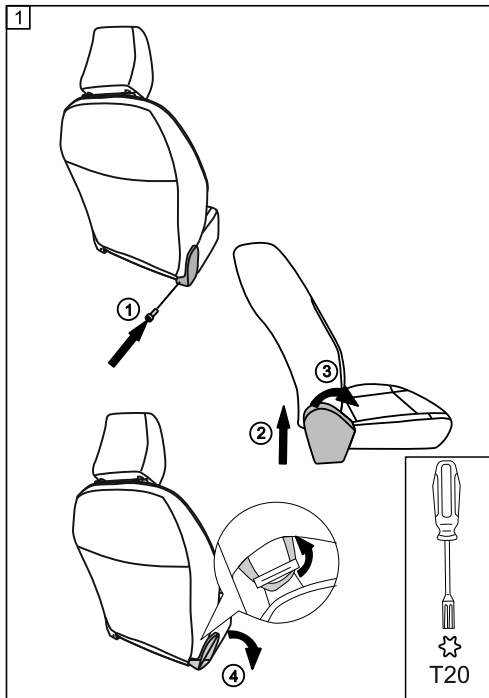

PEUGEOT 2008/208 2020- LHD (WITHOUT original elbowrest)

4

5

4 / 7

11

12