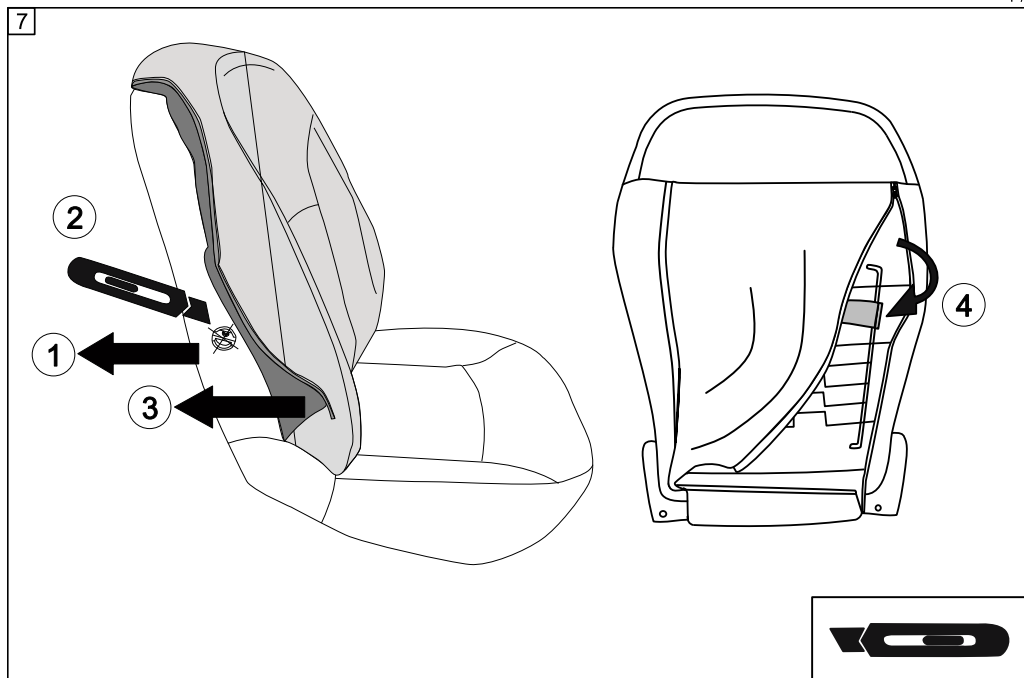

PEUGEOT 2008/208 2020- LHD (WITHOUT original elbowrest)

4

5

4 / 7

11

12