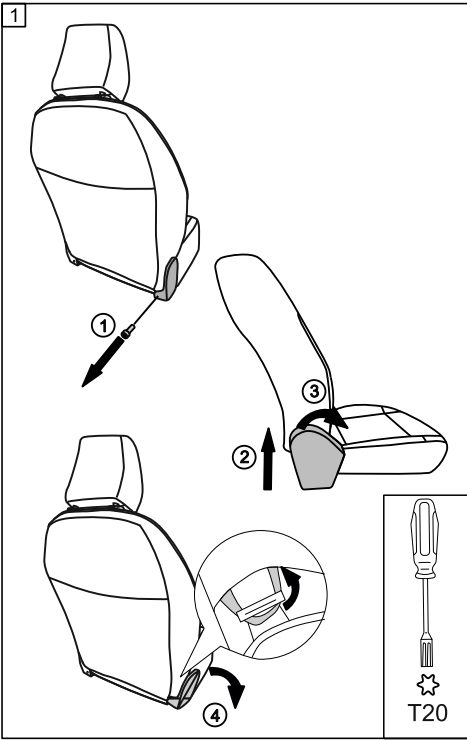

PEUGEOT 2008/208 2020- LHD (WITHOUT original elbowrest)

4

5

4 / 7

11

12