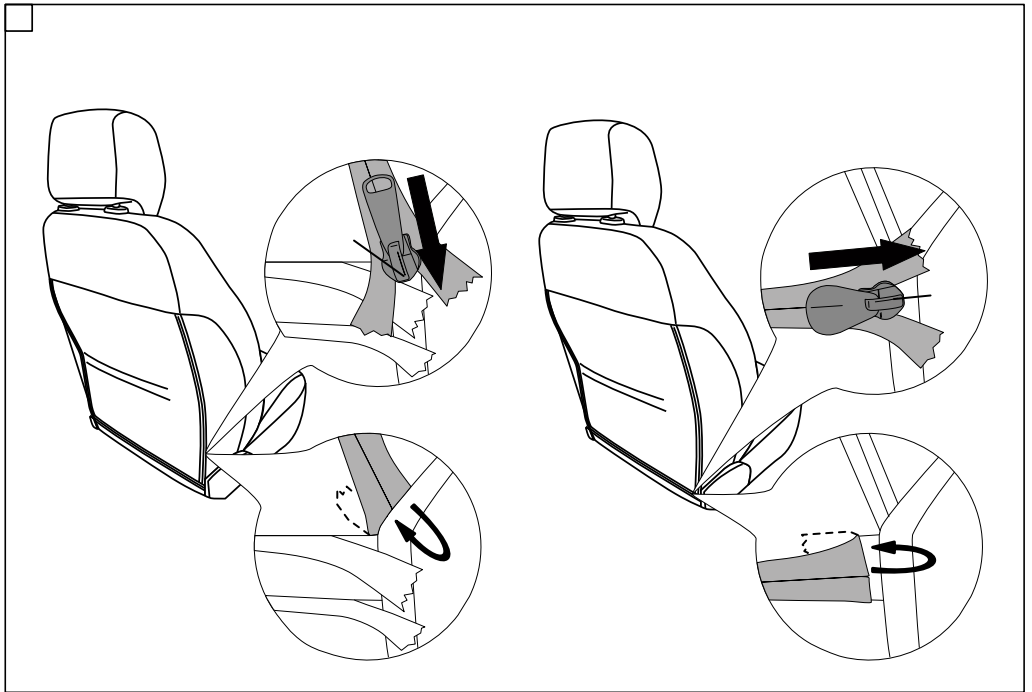

PEUGEOT 2008/208 2020- LHD (WITHOUT original elbowrest)

4

5

4 / 7

11

12