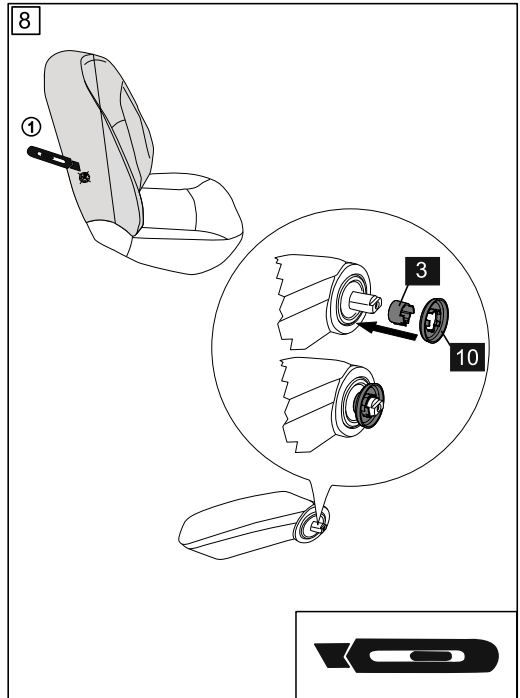

PEUGEOT 2008/208 2020- LHD (WITHOUT original elbowrest)

4

5

4 / 7

11

12