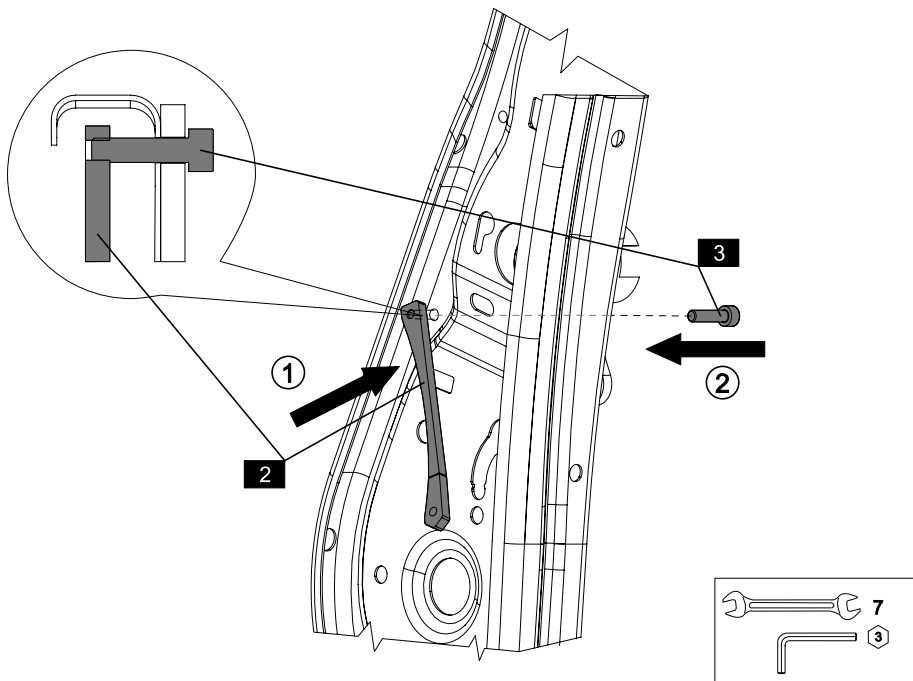

PEUGEOT 2008/208 2020- LHD (WITHOUT original elbowrest)

4

5

4 / 7

11

12