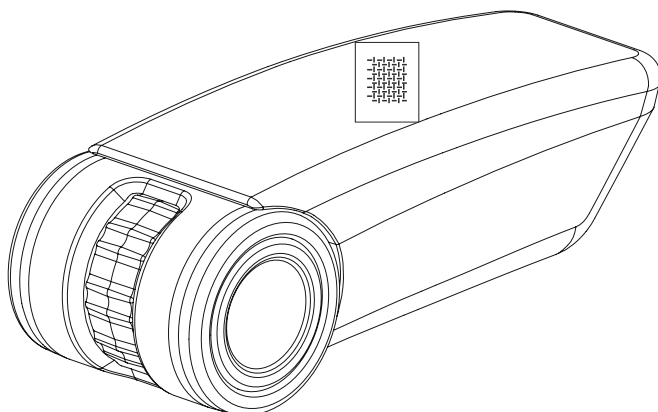

# RENAULT CAPTUR 2019- LHD CLIO 2019- LHD

(WITHOUT original elbowrest & WITHOUT lumbar support)

easy  
medium  
difficult