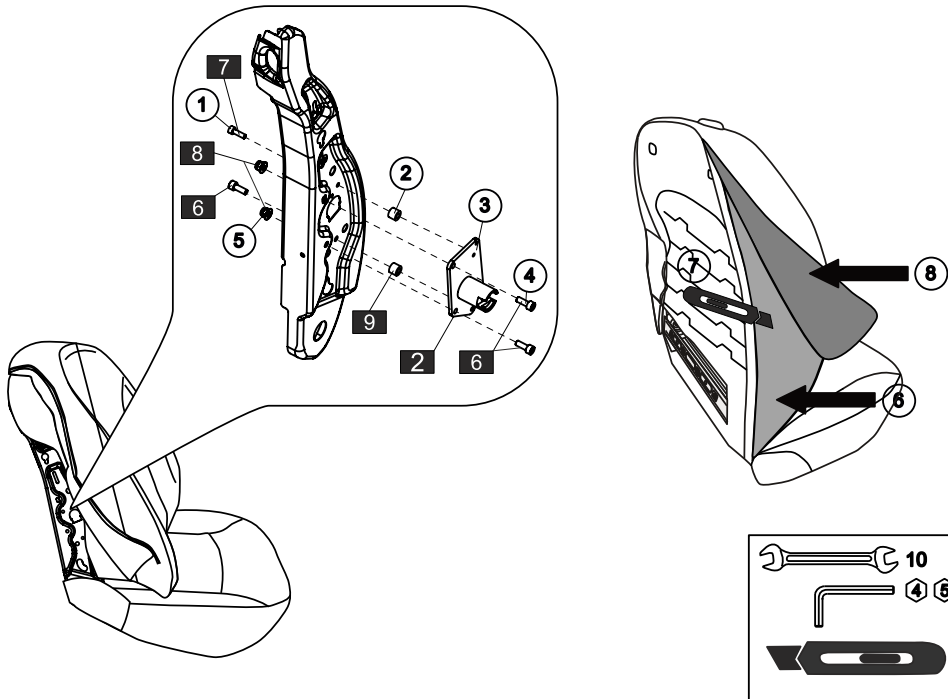

RENAULT CAPTUR 2013-2019/ CLIO 2013-2020LHD

(WITHOUT original elbowrest)

4

★ T20

5

6

7

8