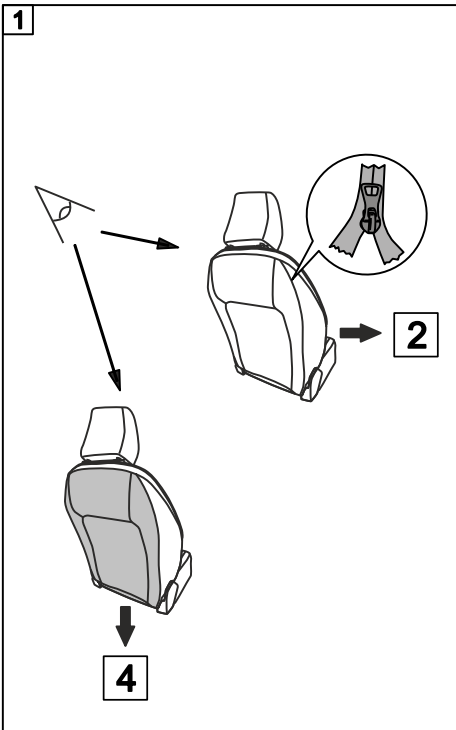

RENAULT CAPTUR 2013-2019/ CLIO 2013-2020LHD

(WITHOUT original elbowrest)

4

★ T20

5

6

7

8