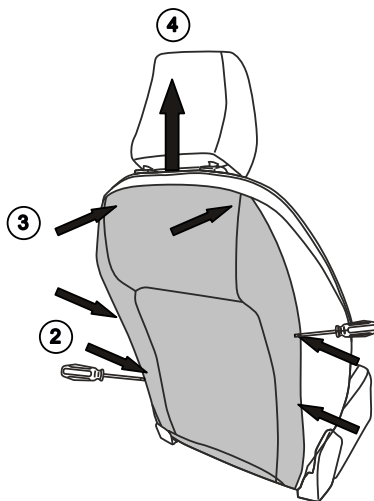

RENAULT CAPTUR 2013-2019/ CLIO 2013-2020LHD

(WITHOUT original elbowrest)

4

★ T20

5

6

7

8