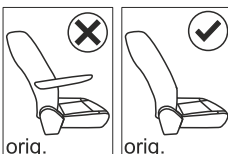

RENAULT CAPTUR 2013-2019/ CLIO 2013-2020LHD

(WITHOUT original elbowrest)

4

★ T20

5

6

7

8