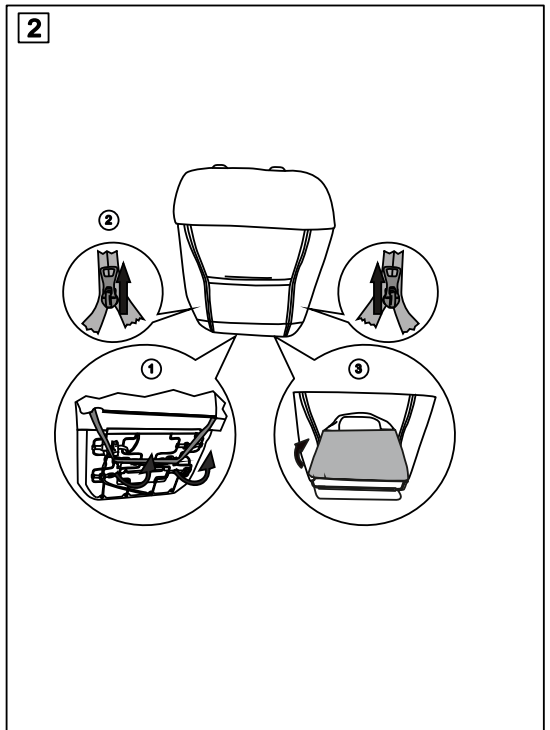

RENAULT CAPTUR 2013-2019/ CLIO 2013-2020LHD

(WITHOUT original elbowrest)

4

★ T20

5

6

7

8