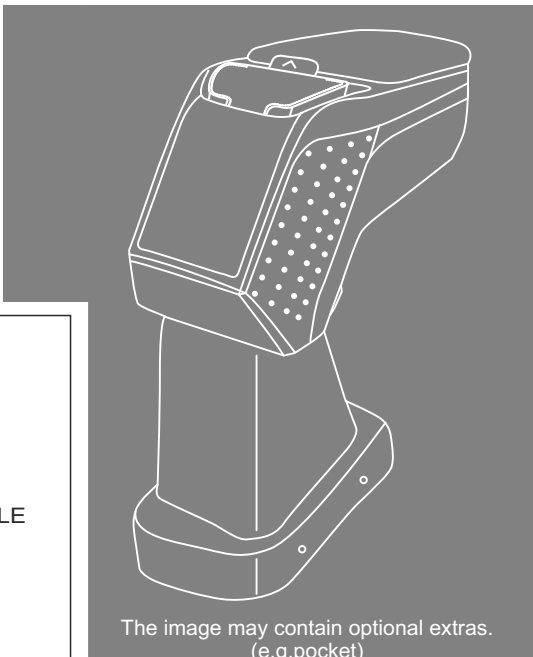

## RENAULT ZOE 2017-2019

- V01033 with pocket ●
- V01034 with pocket ●
- V01459 with pocket ●
- V01460 with pocket ●
- V01324 without pocket ●
- V01325 without pocket ●
- V01464 without pocket ●
- V01465 without pocket ●

<span style="border: 1px solid black; border-radius: 50%; padding: 5px;">4x</span>		St 4,8x16	<span style="border: 1px solid black; border-radius: 50%; padding: 5px;">4x</span>		St 3,9x25	<span style="border: 1px solid black; border-radius: 50%; padding: 5px;">4x</span>		Ø 4,3x12
--	---	-----------	--	---	-----------	--	---	----------