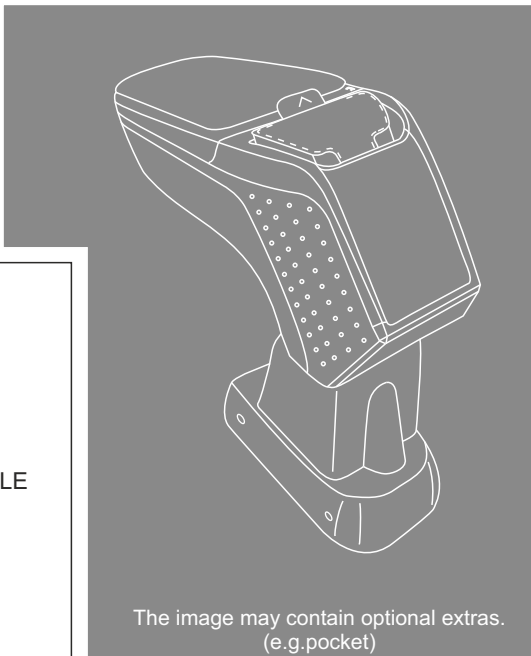

FIAT **GRANDE PUNTO** 2005-2018 (PUNTO EVO / PUNTO) 2005-2015 FIAT **LINEA** 2007-2015

- V00259 with pocket ●
- V00887 with pocket ●
- V01109 without pocket ●
- V00354 with pocket ●
- V00888 with pocket ●
- V01110 without pocket ●

4×

St 4,8x16

4×

St 3,9x25

4×

Ø 4,3x12