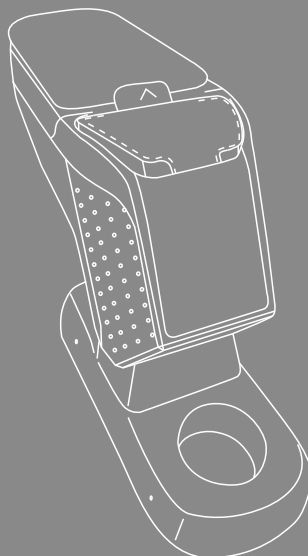

CITROEN C4 CACTUS 2014-

- V00803 with pocket ●
- V00804 with pocket ●
- V01434 with pocket ●
- V01435 with pocket ●
- V01234 without pocket ●
- V01235 without pocket ●

The image may contain optional extras.
(e.g.pocket)

4x

St 4,8x16

4x

St 3,9x25

4x

Ø 4,3x12