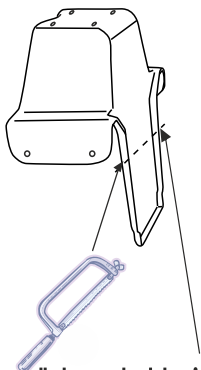

4x

St 4,8x16

4x

St 3,9x25

4x

Ø 4,3x12

1x

St 4,8x9,5

1

cellphone holder is installed!
Please cut here, if original Opel

2

PH2

4× St3.9x25

3

4

2
∅13mm

5

St4.8x9,5

1x

2

2

4x

St 4.8x16

2x