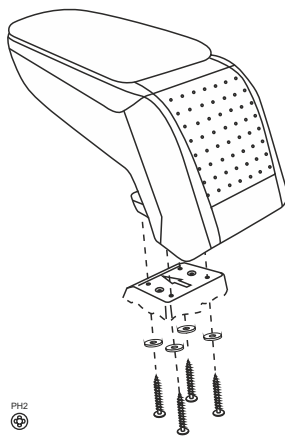

4x

St 4,8x16

4x

St 3,9x25

4x

Ø 4,3x12

1x

St 4,8x9,5

1

cellphone holder is installed!
Please cut here, if original Opel

2

PH2

4× St3.9x25

3

4

2
∅13mm