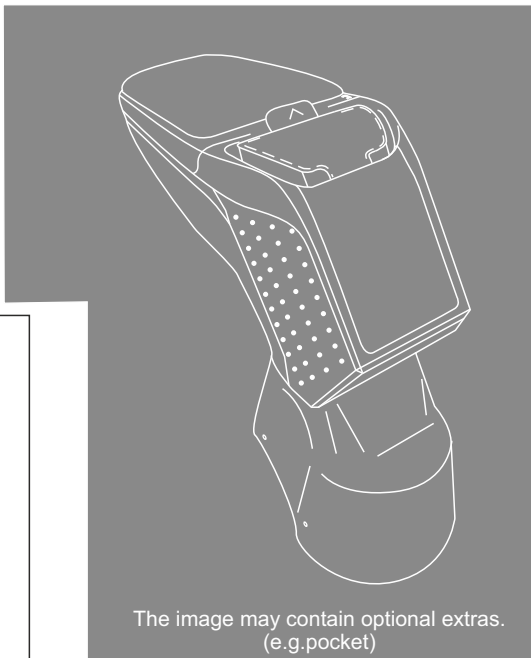

VOLKSWAGEN UP! 2012- SKODA CITIGO 2012- SEAT MII 2012-

NOT for e-up / Citigo e iV / Mii electric !

- V00312 with pocket
- V00313 with pocket
- V00314 with pocket
- V01192 without pocket
- V00407 with pocket
- V00408 with pocket
- V00409 with pocket
- V01193 without pocket

4x

St 4,8x16

4x

St 3,9x25

4x

Ø 4,3x12