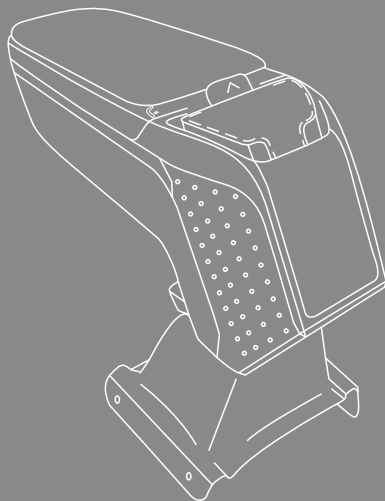

SKODA OCTAVIA II 2004-2013 YETI 2009-2017

- V00253 with pocket
- V00292 with pocket
- V01103 without pocket
- V00347 with pocket
- V00387 with pocket
- V01104 without pocket

The image may contain optional extras.
(e.g. pocket)

4x

St 4,8x16

4x

St 3,9x25

4x

Ø 4,3x12