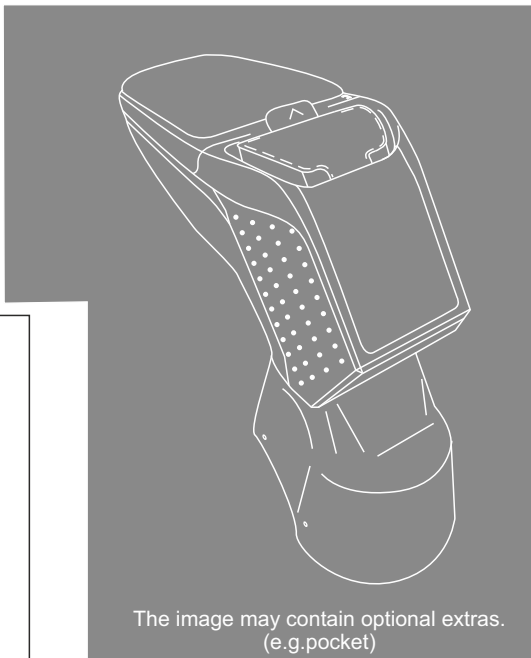

## VOLKSWAGEN UP! 2012- SKODA CITIGO 2012- SEAT MII 2012-

**NOT for e-up / Citigo e iV / Mii electric !**

- V00312 with pocket
- V00313 with pocket
- V00314 with pocket
- V01192 without pocket
- V00407 with pocket
- V00408 with pocket
- V00409 with pocket
- V01193 without pocket

4x

St 4,8x16

4x

St 3,9x25

4x

Ø 4,3x12