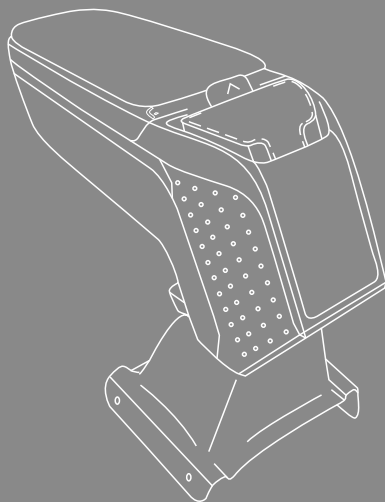

## SKODA OCTAVIA II 2004-2013 YETI 2009-2017

- V00253 with pocket
- V00292 with pocket
- V01103 without pocket
- V00347 with pocket
- V00387 with pocket
- V01104 without pocket

The image may contain optional extras.  
(e.g. pocket)

4x

St 4,8x16

4x

St 3,9x25

4x

Ø 4,3x12