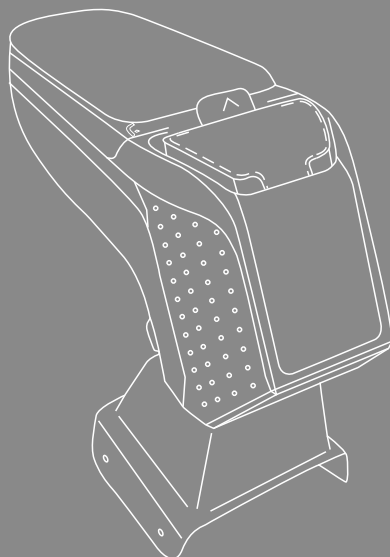

SKODA ROOMSTER 2006-2015 SKODA FABIA II 2007-2014

- V00267 with pocket ●
- V00268 with pocket ●
- V01122 without pocket ●
- V00362 with pocket ●
- V00363 with pocket ●
- V01123 without pocket ●

The image may contain optional extras.
(e.g. pocket)

4x

St 4,8x16

4x

St 3,9x25

4x

Ø 4,3x12