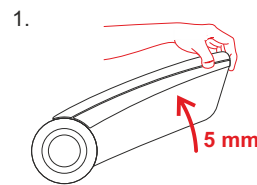

+ 30°

- 30°

max.
50 kg

max.
17 kg

< max.
12 kg

MAX. 5 V DC / 2A

EN Important note! Warranty and compensation claims of any kind will only be entertained if the installation has been carried out in accordance with the instructions and in a professional manner. Please note that we shall accept no responsibility for any damage due to inappropriate installation or operation. This product may only be installed with the attached fasteners (if any). **Composition:** TPE, ABS, electronics, synthetic leather finish. **Cleaning:** mild soapy water on the outside and vacuum cleaner on the inside.