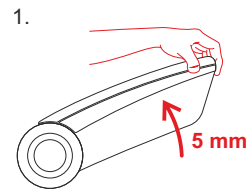

+ 30°

- 30°

max.
50 kg

max.
17 kg

< max.
12 kg

MAX. 5 V DC / 2A

EN Important note! Warranty and compensation claims of any kind will only be entertained if the installation has been carried out in accordance with the instructions and in a professional manner. Please note that we shall accept no responsibility for any damage due to inappropriate installation or operation. This product may only be installed with the attached fasteners (if any). **Composition:** TPE, ABS, electronics, synthetic leather finish. **Cleaning:** mild soapy water on the outside and vacuum cleaner on the inside.