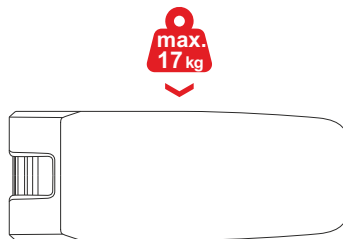

+ 30°

- 30°

max.
50 kg

max.
17 kg

< max.
12 kg

MAX. 5 V DC / 2A

EN Important note! Warranty and compensation claims of any kind will only be entertained if the installation has been carried out in accordance with the instructions and in a professional manner. Please note that we shall accept no responsibility for any damage due to inappropriate installation or operation. This product may only be installed with the attached fasteners (if any). **Composition:** TPE, ABS, electronics, synthetic leather finish. **Cleaning:** mild soapy water on the outside and vacuum cleaner on the inside.