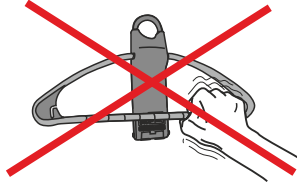

rati | hanger

www.rati.hu

max. 3 kg

EN Important note! Warranty and compensation claims of any kind will only be entertained if the installation has been carried out in accordance with the instructions and in a professional manner. Please note that we shall accept no responsibility for any damage due to inappropriate installation or operation. This product may only be installed with the attached fasteners (if any).
Composition: ABS, PA, TPE. **Cleaning:** sponge saturated with mild soapy water.