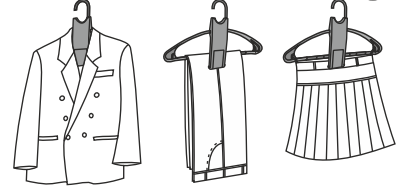

rati | hanger

www.rati.hu

max. 3 kg

EN Important note! Warranty and compensation claims of any kind will only be entertained if the installation has been carried out in accordance with the instructions and in a professional manner. Please note that we shall accept no responsibility for any damage due to inappropriate installation or operation. This product may only be installed with the attached fasteners (if any).
Composition: ABS, PA, TPE. **Cleaning:** sponge saturated with mild soapy water.