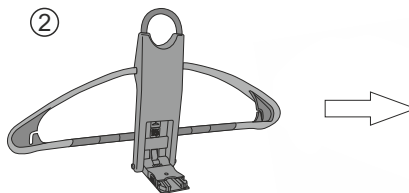

rati | hanger

www.rati.hu

max. 3 kg

EN Important note! Warranty and compensation claims of any kind will only be entertained if the installation has been carried out in accordance with the instructions and in a professional manner. Please note that we shall accept no responsibility for any damage due to inappropriate installation or operation. This product may only be installed with the attached fasteners (if any).
Composition: ABS, PA, TPE. **Cleaning:** sponge saturated with mild soapy water.